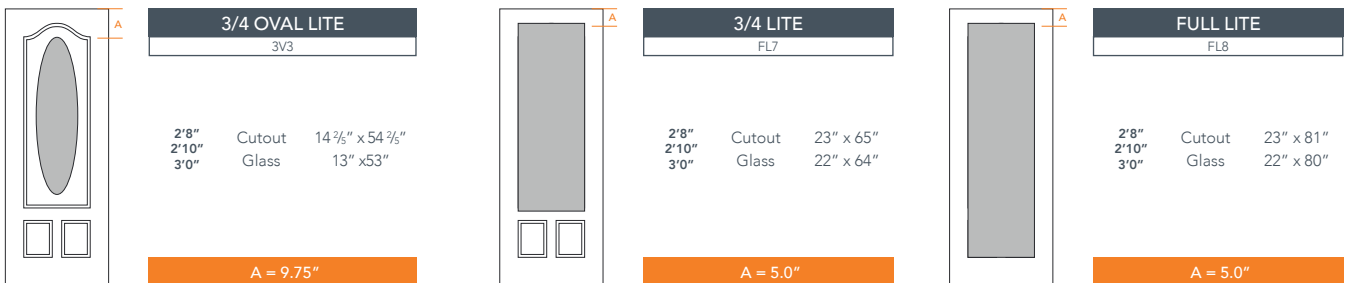

8'0" DRS3080 3/4 THREE PANEL DOOR

SMOOTH SERIES
2022 PLASTPRO SPECBOOK PAGE: 140

AVAILABLE SIZING

ARTWORK SCALE: 1/2"=1'

NOTE: BY REQUEST, DOOR HEIGHT COMES IN VARYING DIMENSIONS TO A MINIMUM OF 95". EXCESS WILL BE TAKEN FROM BOTTOM RAIL. ALL OTHER DIMENSIONS WILL REMAIN THE SAME.

CUTOUTS & GLASS

A = DISTANCE FROM TOP OF DOOR TO TOP OF OPENING

MATCHING SIDELITES

SLS3080

Available Widths:

- 1' 0"
- 1' 2"

Spec Page = 163