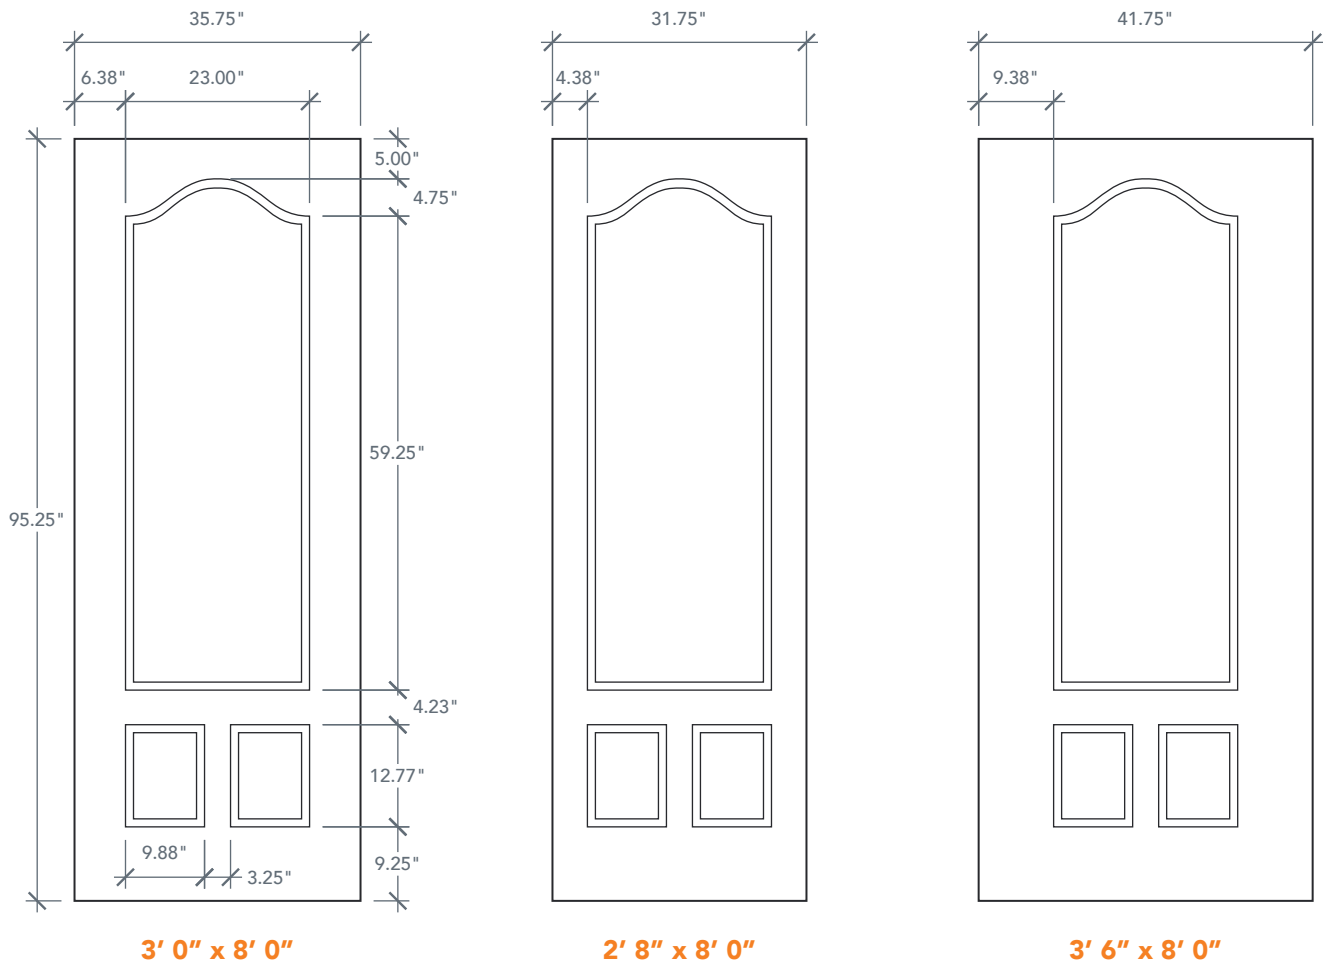

8'0" DRS3080 3/4 THREE PANEL DOOR

SMOOTH SERIES
2022 PLASTPRO SPECBOOK PAGE: 140

AVAILABLE SIZING

ARTWORK SCALE: 1/2"=1'

NOTE: BY REQUEST, DOOR HEIGHT COMES IN VARYING DIMENSIONS TO A MINIMUM OF 95". EXCESS WILL BE TAKEN FROM BOTTOM RAIL. ALL OTHER DIMENSIONS WILL REMAIN THE SAME.

CUTOUTS & GLASS

A = DISTANCE FROM TOP OF DOOR TO TOP OF OPENING

MATCHING SIDELITES

SLS3080

Available Widths:

- 1' 0"
- 1' 2"

Spec Page = 163