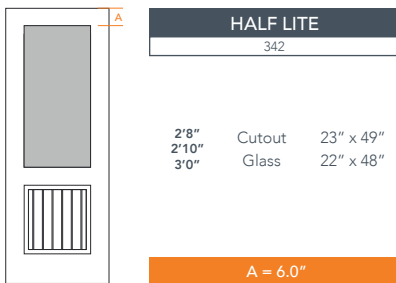

8'0" DRS2G80 COTTAGE TWO PANEL DOOR

SMOOTH SERIES
2022 PLASTPRO SPECBOOK PAGE: 131

AVAILABLE SIZING

ARTWORK SCALE: 1/2"=1'

NOTE: BY REQUEST, DOOR HEIGHT COMES IN VARYING DIMENSIONS TO A MINIMUM OF 95". EXCESS WILL BE TAKEN FROM BOTTOM RAIL. ALL OTHER DIMENSIONS WILL REMAIN THE SAME.

CUTOUTS & GLASS

A = DISTANCE FROM TOP OF DOOR TO TOP OF OPENING