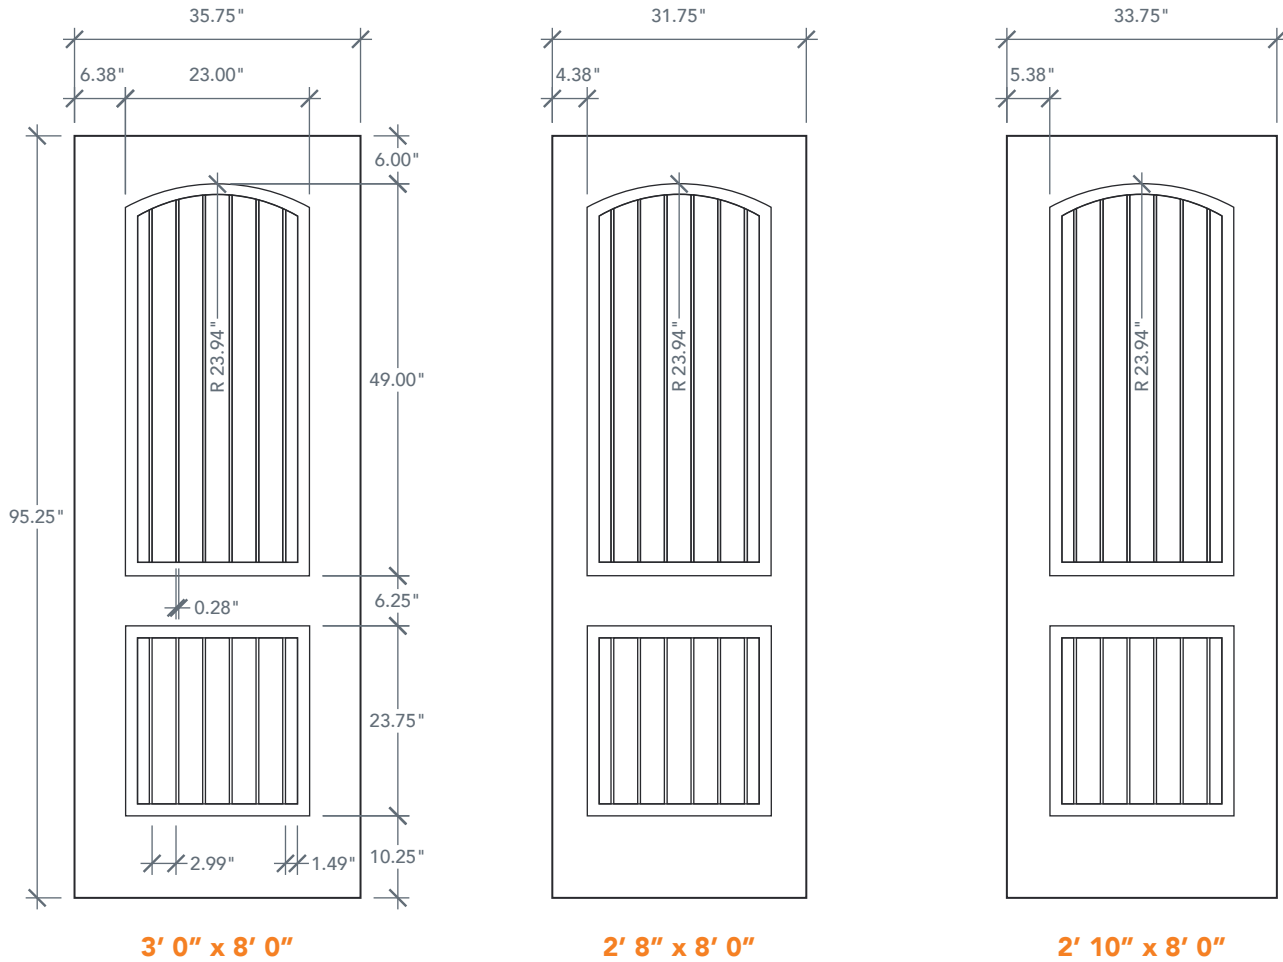

8'0" DRS2G80 COTTAGE TWO PANEL DOOR

SMOOTH SERIES
2022 PLASTPRO SPECBOOK PAGE: 131

AVAILABLE SIZING

ARTWORK SCALE: 1/2"=1'

NOTE: BY REQUEST, DOOR HEIGHT COMES IN VARYING DIMENSIONS TO A MINIMUM OF 95". EXCESS WILL BE TAKEN FROM BOTTOM RAIL. ALL OTHER DIMENSIONS WILL REMAIN THE SAME.

CUTOUTS & GLASS

A = DISTANCE FROM TOP OF DOOR TO TOP OF OPENING