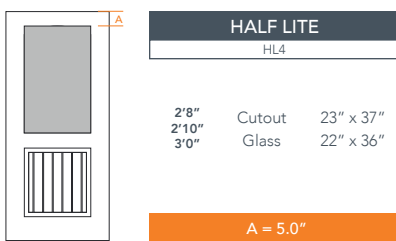

# 6'8" DRS2G COTTAGE TWO PANEL DOOR

SMOOTH SERIES  
2022 PLASTPRO SPECBOOK PAGE: 130

## AVAILABLE SIZING

ARTWORK SCALE: 1/2"=1'

NOTE: BY REQUEST, DOOR HEIGHT COMES IN VARYING DIMENSIONS TO A MINIMUM OF 79". EXCESS WILL BE TAKEN FROM BOTTOM RAIL. ALL OTHER DIMENSIONS WILL REMAIN THE SAME.

## CUTOUTS & GLASS

A = DISTANCE FROM TOP OF DOOR TO TOP OF OPENING