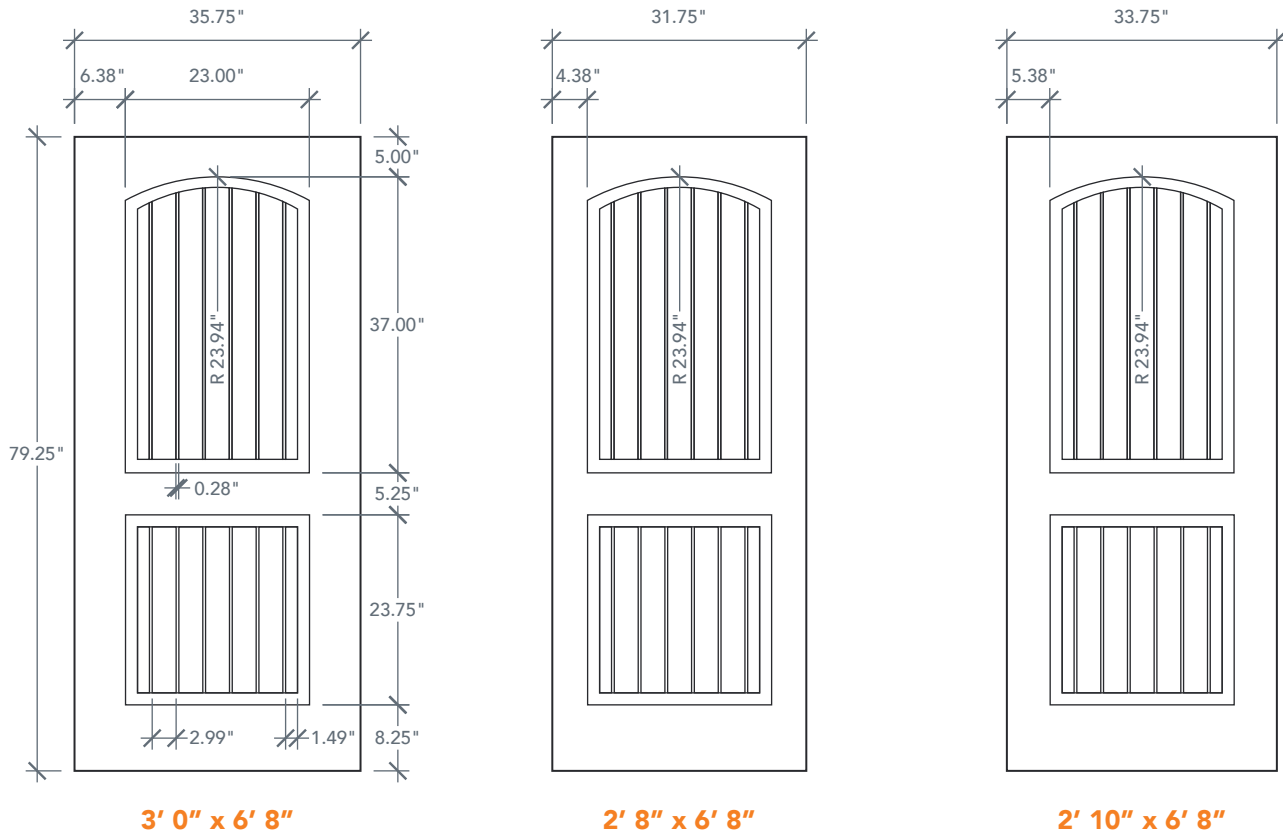

# 6'8" DRS2G COTTAGE TWO PANEL DOOR

SMOOTH SERIES  
2022 PLASTPRO SPECBOOK PAGE: 130

## AVAILABLE SIZING

ARTWORK SCALE: 1/2"=1'

NOTE: BY REQUEST, DOOR HEIGHT COMES IN VARYING DIMENSIONS TO A MINIMUM OF 79". EXCESS WILL BE TAKEN FROM BOTTOM RAIL. ALL OTHER DIMENSIONS WILL REMAIN THE SAME.

## CUTOUTS & GLASS

A = DISTANCE FROM TOP OF DOOR TO TOP OF OPENING