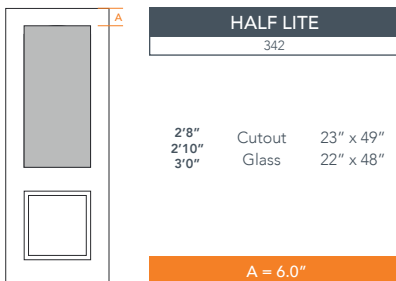

8'0" DRS2D80 TWO PANEL DOOR

ARCH PANEL & SQUARE TOP

SMOOTH SERIES

2022 PLASTPRO SPECBOOK PAGE: 129

AVAILABLE SIZING

ARTWORK SCALE: 1/2"=1'

NOTE: BY REQUEST, DOOR HEIGHT COMES IN VARYING DIMENSIONS TO A MINIMUM OF 95". EXCESS WILL BE TAKEN FROM BOTTOM RAIL. ALL OTHER DIMENSIONS WILL REMAIN THE SAME.

CUTOUTS & GLASS

A = DISTANCE FROM TOP OF DOOR TO TOP OF OPENING

MATCHING SIDELITES