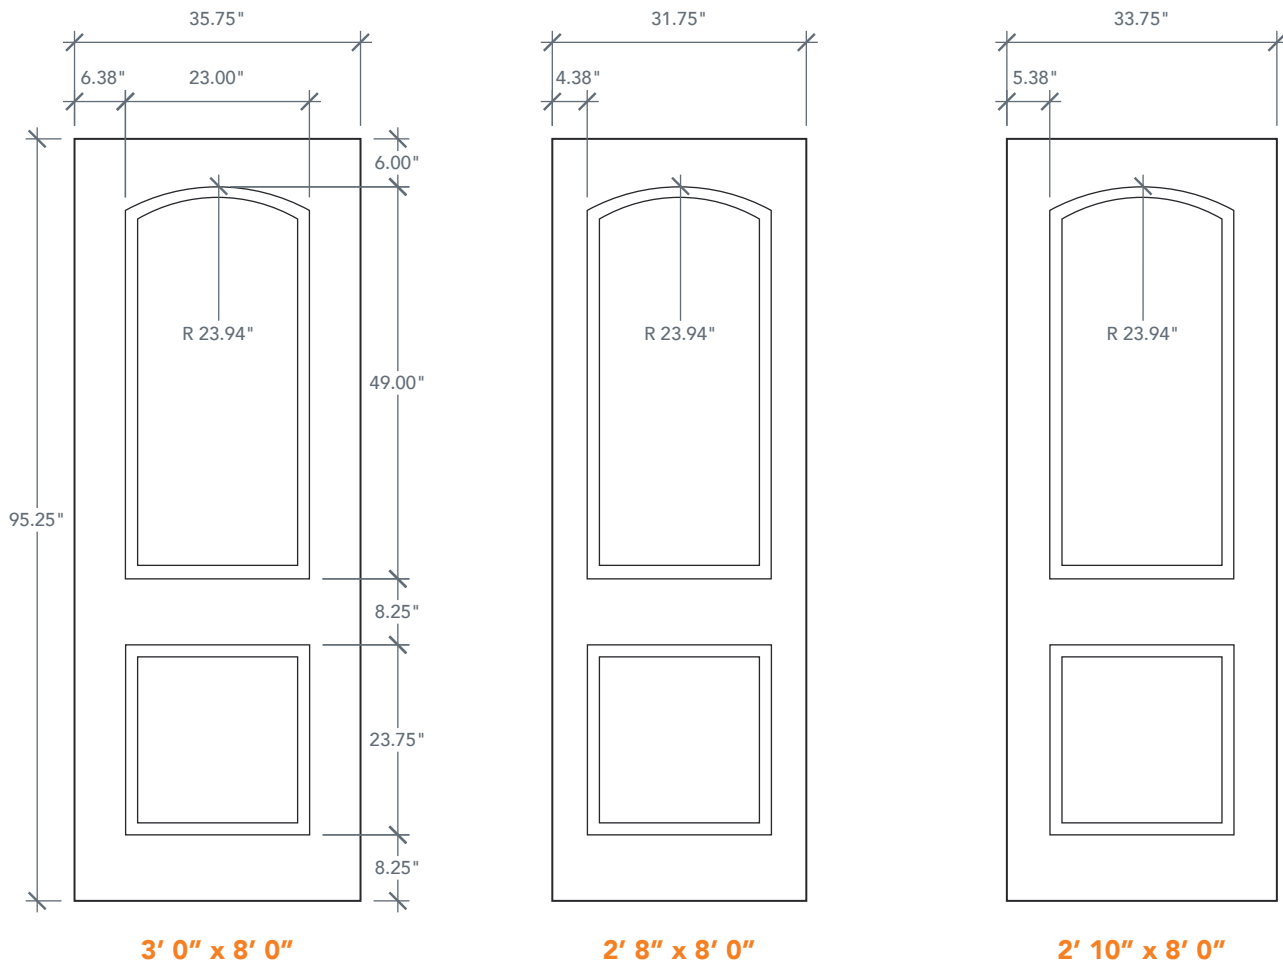

8'0" DRS2D80 TWO PANEL DOOR

ARCH PANEL & SQUARE TOP

SMOOTH SERIES

2022 PLASTPRO SPECBOOK PAGE: 129

AVAILABLE SIZING

ARTWORK SCALE: 1/2"=1'

NOTE: BY REQUEST, DOOR HEIGHT COMES IN VARYING DIMENSIONS TO A MINIMUM OF 95". EXCESS WILL BE TAKEN FROM BOTTOM RAIL. ALL OTHER DIMENSIONS WILL REMAIN THE SAME.

CUTOUTS & GLASS

A = DISTANCE FROM TOP OF DOOR TO TOP OF OPENING

MATCHING SIDELITES