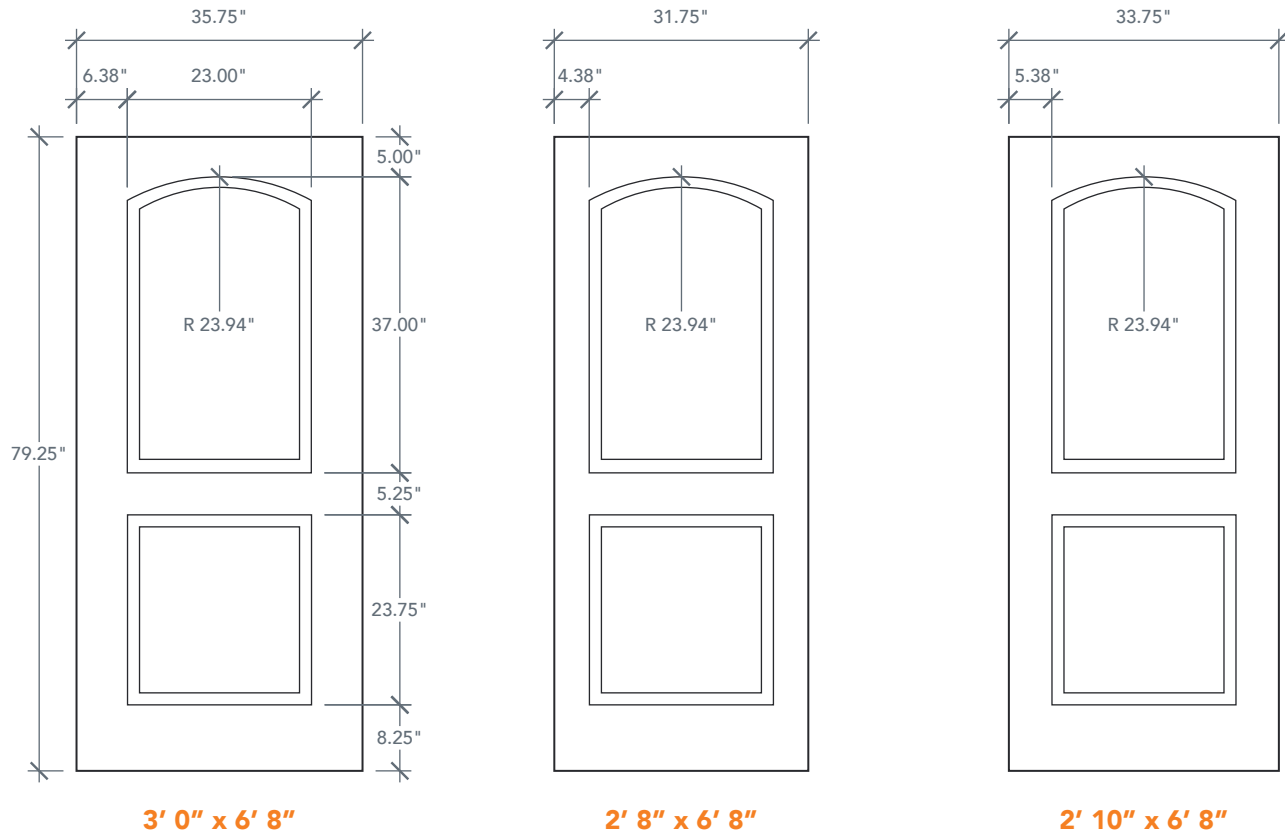

6'8" DRS2D TWO PANEL DOOR

ARCH PANEL & SQUARE TOP

SMOOTH SERIES
2022 PLASTPRO SPECBOOK PAGE: 128

AVAILABLE SIZING

ARTWORK SCALE: 1/2"=1'

NOTE: BY REQUEST, DOOR HEIGHT COMES IN VARYING DIMENSIONS TO A MINIMUM OF 79". EXCESS WILL BE TAKEN FROM BOTTOM RAIL. ALL OTHER DIMENSIONS WILL REMAIN THE SAME.

CUTOUTS & GLASS

A = DISTANCE FROM TOP OF DOOR TO TOP OF OPENING

MATCHING SIDELITES