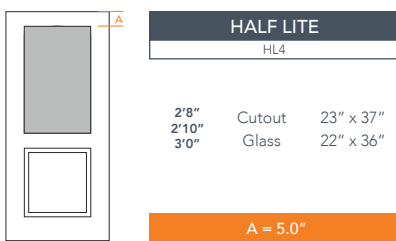

6'8" DRS2D TWO PANEL DOOR

ARCH PANEL & SQUARE TOP

SMOOTH SERIES
2022 PLASTPRO SPECBOOK PAGE: 128

AVAILABLE SIZING

ARTWORK SCALE: 1/2"=1'

NOTE: BY REQUEST, DOOR HEIGHT COMES IN VARYING DIMENSIONS TO A MINIMUM OF 79". EXCESS WILL BE TAKEN FROM BOTTOM RAIL. ALL OTHER DIMENSIONS WILL REMAIN THE SAME.

CUTOUTS & GLASS

A = DISTANCE FROM TOP OF DOOR TO TOP OF OPENING

MATCHING SIDELITES