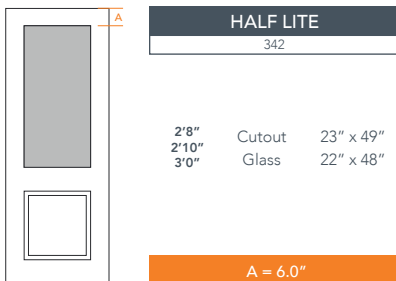

# 8'0" DRS2B80 TWO PANEL DOOR

SQUARE PANEL & SQUARE TOP

SMOOTH SERIES

2022 PLASTPRO SPECBOOK PAGE: 127

## AVAILABLE SIZING

ARTWORK SCALE: 1/2"=1'

**3' 0" x 8' 0"**

**2' 8" x 8' 0"**

**2' 10" x 8' 0"**

NOTE: BY REQUEST, DOOR HEIGHT COMES IN VARYING DIMENSIONS TO A MINIMUM OF 95". EXCESS WILL BE TAKEN FROM BOTTOM RAIL. ALL OTHER DIMENSIONS WILL REMAIN THE SAME.

## CUTOUTS & GLASS

A = DISTANCE FROM TOP OF DOOR TO TOP OF OPENING