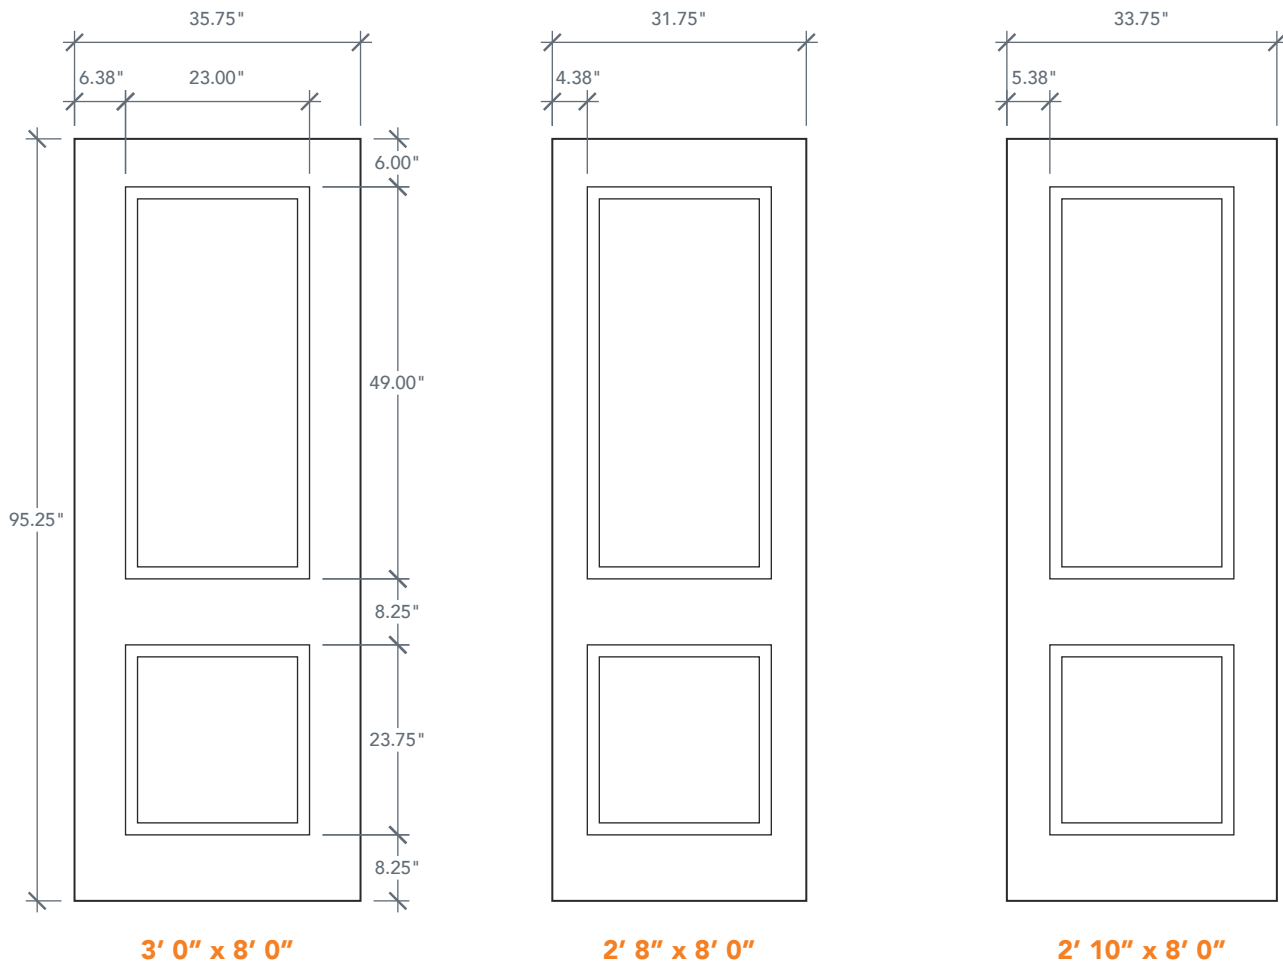

# 8'0" DRS2B80 TWO PANEL DOOR

SQUARE PANEL & SQUARE TOP

SMOOTH SERIES

2022 PLASTPRO SPECBOOK PAGE: 127

## AVAILABLE SIZING

ARTWORK SCALE: 1/2"=1'

**3' 0" x 8' 0"**

**2' 8" x 8' 0"**

**2' 10" x 8' 0"**

NOTE: BY REQUEST, DOOR HEIGHT COMES IN VARYING DIMENSIONS TO A MINIMUM OF 95". EXCESS WILL BE TAKEN FROM BOTTOM RAIL. ALL OTHER DIMENSIONS WILL REMAIN THE SAME.

## CUTOUTS & GLASS

A = DISTANCE FROM TOP OF DOOR TO TOP OF OPENING