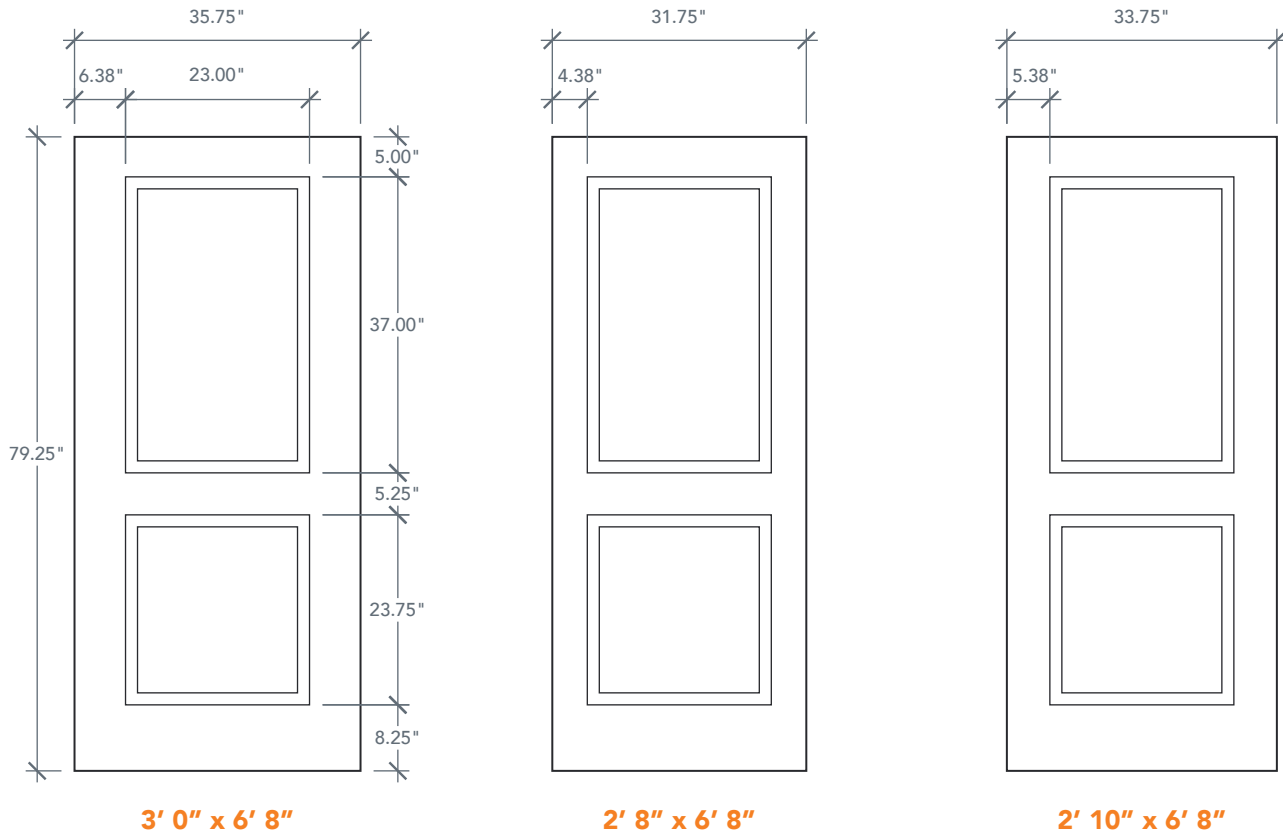

AVAILABLE SIZING

ARTWORK SCALE: 1/2"=1'

3' 0" x 6' 8"

2' 8" x 6' 8"

2' 10" x 6' 8"

NOTE: BY REQUEST, DOOR HEIGHT COMES IN VARYING DIMENSIONS TO A MINIMUM OF 79". EXCESS WILL BE TAKEN FROM BOTTOM RAIL. ALL OTHER DIMENSIONS WILL REMAIN THE SAME.

CUTOUTS & GLASS

A = DISTANCE FROM TOP OF DOOR TO TOP OF OPENING

MATCHING SIDELITES