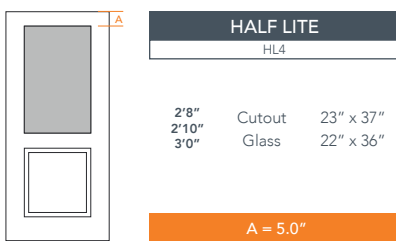

AVAILABLE SIZING

ARTWORK SCALE: 1/2"=1'

3' 0" x 6' 8"

2' 8" x 6' 8"

2' 10" x 6' 8"

NOTE: BY REQUEST, DOOR HEIGHT COMES IN VARYING DIMENSIONS TO A MINIMUM OF 79". EXCESS WILL BE TAKEN FROM BOTTOM RAIL. ALL OTHER DIMENSIONS WILL REMAIN THE SAME.

CUTOUTS & GLASS

A = DISTANCE FROM TOP OF DOOR TO TOP OF OPENING

MATCHING SIDELITES