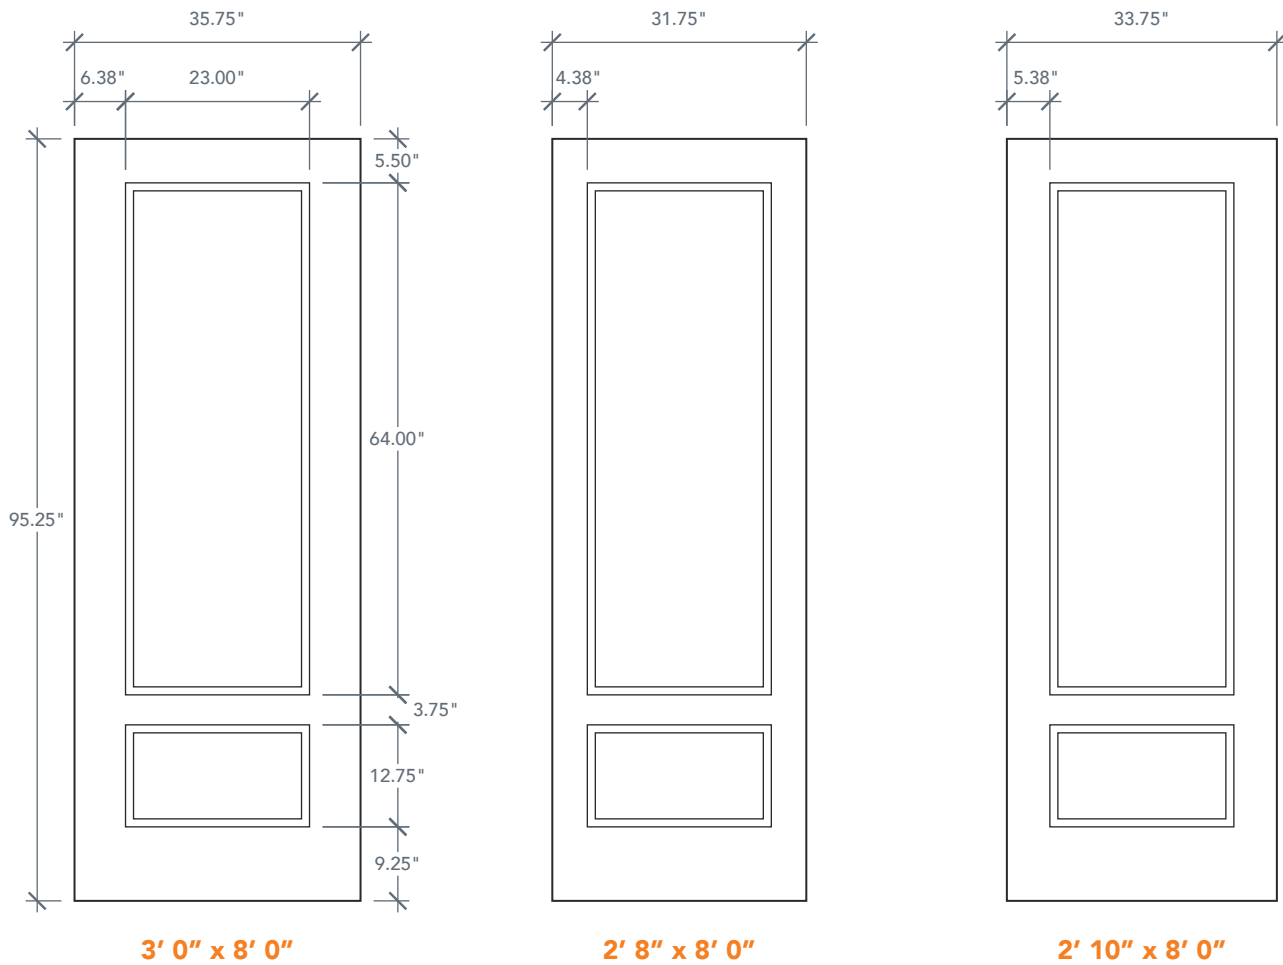

8'0" DRS2980 3/4 TWO PANEL DOOR

SMOOTH SERIES
2022 PLASTPRO SPECBOOK PAGE: 137

AVAILABLE SIZING

ARTWORK SCALE: 1/2"=1'

3' 0" x 8' 0"

2' 8" x 8' 0"

2' 10" x 8' 0"

NOTE: BY REQUEST, DOOR HEIGHT COMES IN VARYING DIMENSIONS TO A MINIMUM OF 95". EXCESS WILL BE TAKEN FROM BOTTOM RAIL. ALL OTHER DIMENSIONS WILL REMAIN THE SAME.

CUTOUTS & GLASS

A = DISTANCE FROM TOP OF DOOR TO TOP OF OPENING

MATCHING SIDELITES

SLS3080

Available Widths:

- 1' 0"
- 1' 2"

Spec Page = 163