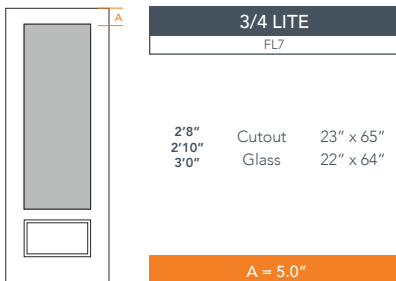

8'0" DRS2980 3/4 TWO PANEL DOOR

SMOOTH SERIES
2022 PLASTPRO SPECBOOK PAGE: 137

AVAILABLE SIZING

ARTWORK SCALE: 1/2"=1'

3' 0" x 8' 0"

2' 8" x 8' 0"

2' 10" x 8' 0"

NOTE: BY REQUEST, DOOR HEIGHT COMES IN VARYING DIMENSIONS TO A MINIMUM OF 95". EXCESS WILL BE TAKEN FROM BOTTOM RAIL. ALL OTHER DIMENSIONS WILL REMAIN THE SAME.

CUTOUTS & GLASS

A = DISTANCE FROM TOP OF DOOR TO TOP OF OPENING

MATCHING SIDELITES

SLS3080

Available Widths:

- 1' 0"
- 1' 2"

Spec Page = 163