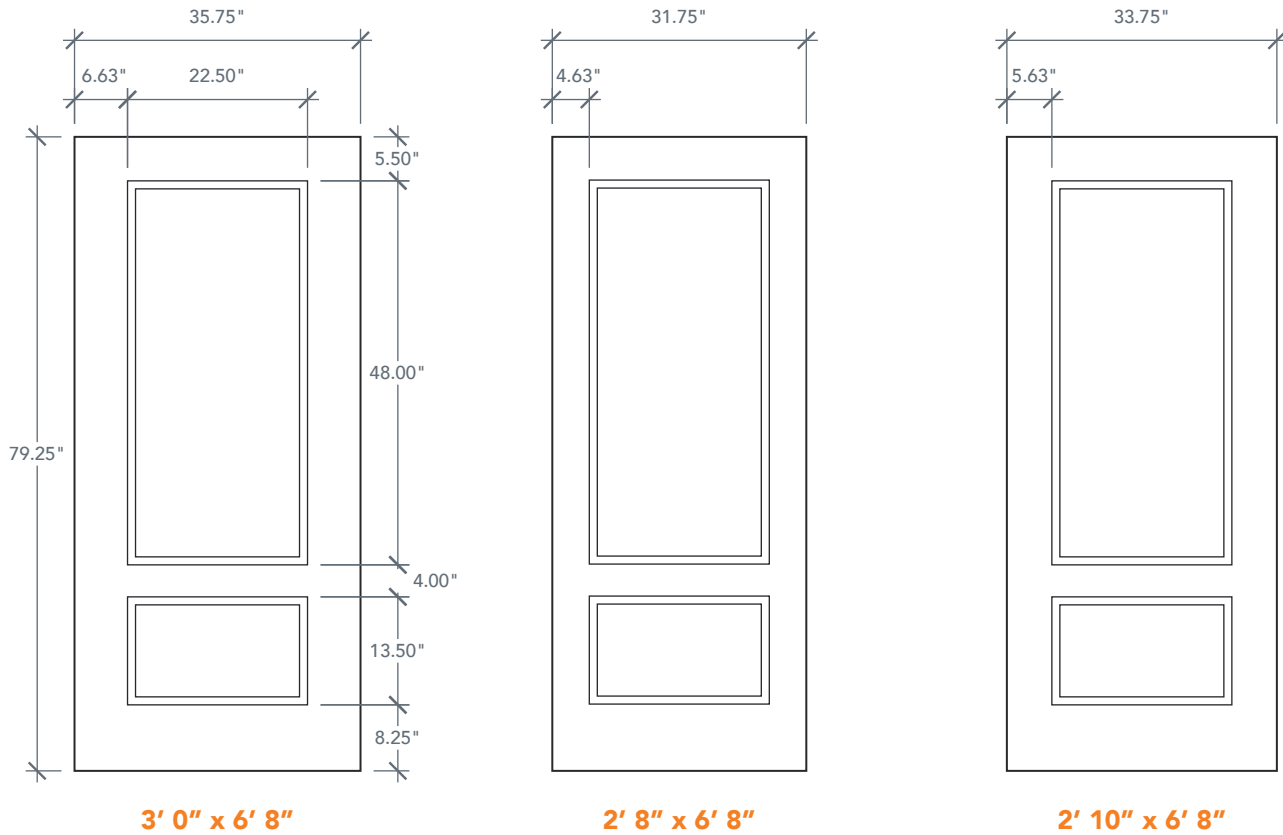

# 6'8" DRS29 3/4 TWO PANEL DOOR

SMOOTH SERIES  
2022 PLASTPRO SPECBOOK PAGE: 136

## AVAILABLE SIZING

ARTWORK SCALE: 1/2"=1'

NOTE: BY REQUEST, DOOR HEIGHT COMES IN VARYING DIMENSIONS TO A MINIMUM OF 79". EXCESS WILL BE TAKEN FROM BOTTOM RAIL. ALL OTHER DIMENSIONS WILL REMAIN THE SAME.

## CUTOUTS & GLASS

A = DISTANCE FROM TOP OF DOOR TO TOP OF OPENING