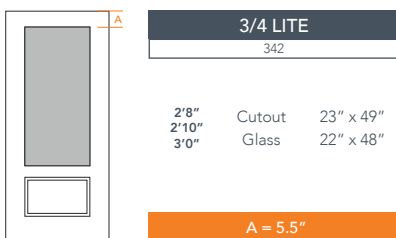

# 6'8" DRS29 3/4 TWO PANEL DOOR

SMOOTH SERIES  
2022 PLASTPRO SPECBOOK PAGE: 136

## AVAILABLE SIZING

ARTWORK SCALE: 1/2"=1'

NOTE: BY REQUEST, DOOR HEIGHT COMES IN VARYING DIMENSIONS TO A MINIMUM OF 79". EXCESS WILL BE TAKEN FROM BOTTOM RAIL. ALL OTHER DIMENSIONS WILL REMAIN THE SAME.

## CUTOUTS & GLASS

A = DISTANCE FROM TOP OF DOOR TO TOP OF OPENING