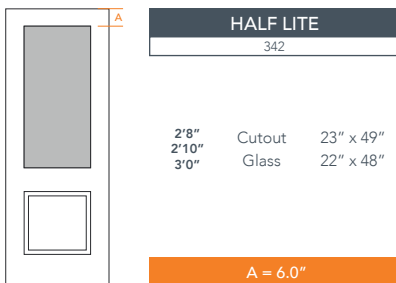

# 8'0" DRS2280 TWO PANEL DOOR

10" BOTTOM RAIL

SMOOTH SERIES

2022 PLASTPRO SPECBOOK PAGE: 135

## AVAILABLE SIZING

ARTWORK SCALE: 1/2"=1'

**3' 0" x 8' 0"**

**2' 8" x 8' 0"**

**2' 10" x 8' 0"**

NOTE: BY REQUEST, DOOR HEIGHT COMES IN VARYING DIMENSIONS TO A MINIMUM OF 95". EXCESS WILL BE TAKEN FROM BOTTOM RAIL. ALL OTHER DIMENSIONS WILL REMAIN THE SAME.

## CUTOUTS & GLASS

A = DISTANCE FROM TOP OF DOOR TO TOP OF OPENING