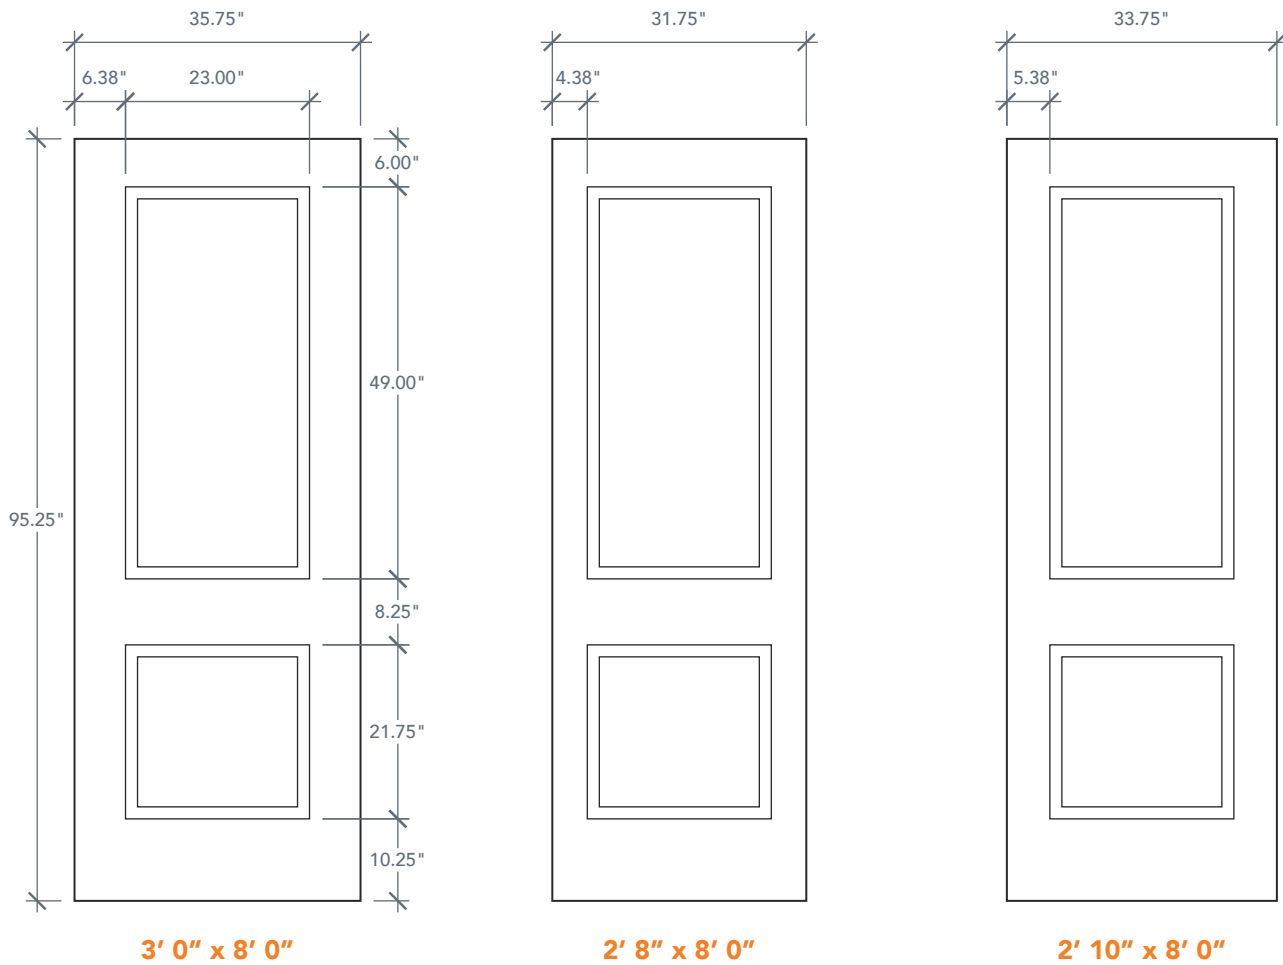

# 8'0" DRS2280 TWO PANEL DOOR

10" BOTTOM RAIL

SMOOTH SERIES

2022 PLASTPRO SPECBOOK PAGE: 135

## AVAILABLE SIZING

ARTWORK SCALE: 1/2"=1'

**3' 0" x 8' 0"**

**2' 8" x 8' 0"**

**2' 10" x 8' 0"**

NOTE: BY REQUEST, DOOR HEIGHT COMES IN VARYING DIMENSIONS TO A MINIMUM OF 95". EXCESS WILL BE TAKEN FROM BOTTOM RAIL. ALL OTHER DIMENSIONS WILL REMAIN THE SAME.

## CUTOUTS & GLASS

A = DISTANCE FROM TOP OF DOOR TO TOP OF OPENING