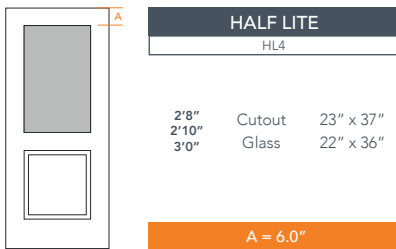

7'0" DRS2270 TWO PANEL DOOR

10" BOTTOM RAIL

SMOOTH SERIES
2022 PLASTPRO SPECBOOK PAGE: 134

AVAILABLE SIZING

ARTWORK SCALE: 1/2"=1'

3' 0" x 7' 0"

2' 8" x 7' 0"

2' 10" x 7' 0"

NOTE: BY REQUEST, DOOR HEIGHT COMES IN VARYING DIMENSIONS TO A MINIMUM OF 83". EXCESS WILL BE TAKEN FROM BOTTOM RAIL. ALL OTHER DIMENSIONS WILL REMAIN THE SAME.

CUTOUTS & GLASS

A = DISTANCE FROM TOP OF DOOR TO TOP OF OPENING