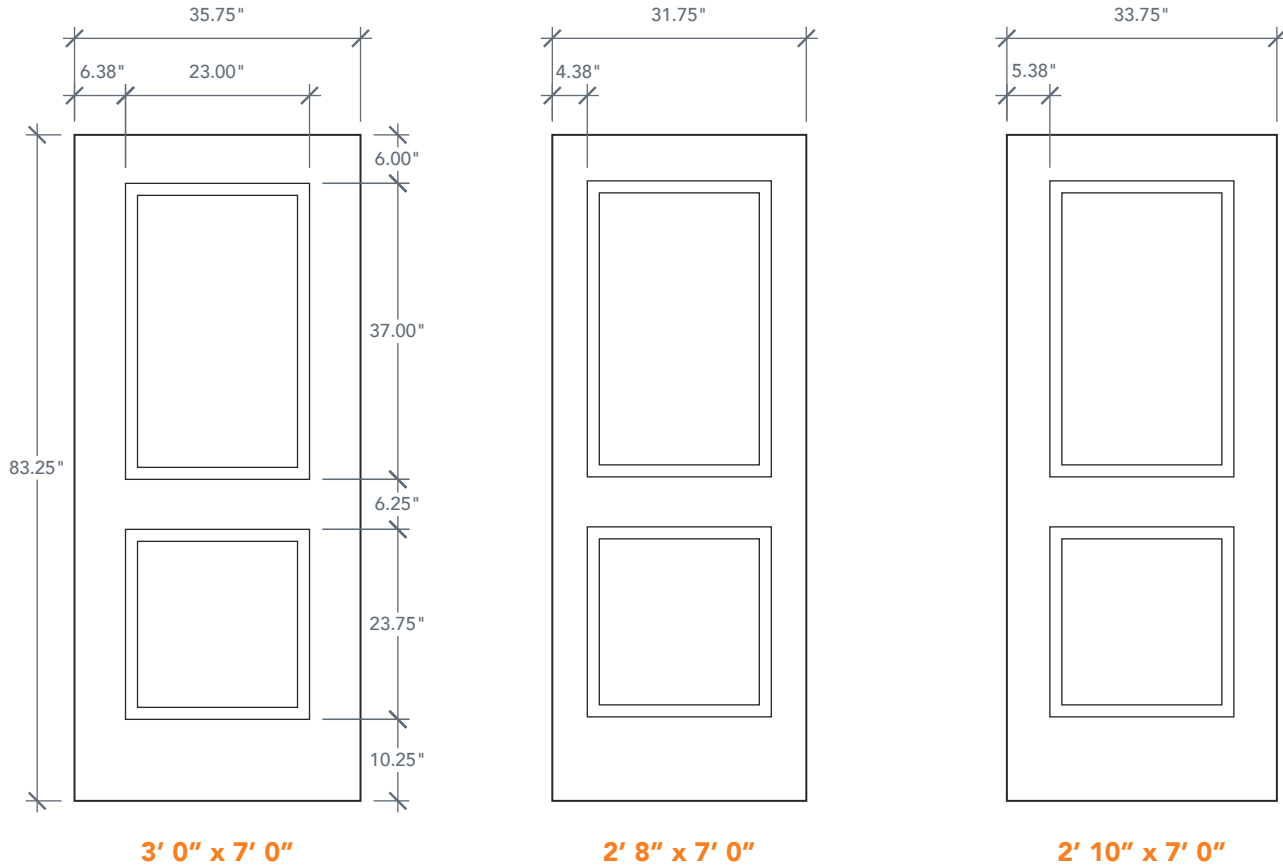

7'0" DRS2270 TWO PANEL DOOR

10" BOTTOM RAIL

SMOOTH SERIES
2022 PLASTPRO SPECBOOK PAGE: 134

AVAILABLE SIZING

ARTWORK SCALE: 1/2"=1'

3' 0" x 7' 0"

2' 8" x 7' 0"

2' 10" x 7' 0"

NOTE: BY REQUEST, DOOR HEIGHT COMES IN VARYING DIMENSIONS TO A MINIMUM OF 83". EXCESS WILL BE TAKEN FROM BOTTOM RAIL. ALL OTHER DIMENSIONS WILL REMAIN THE SAME.

CUTOUTS & GLASS

A = DISTANCE FROM TOP OF DOOR TO TOP OF OPENING