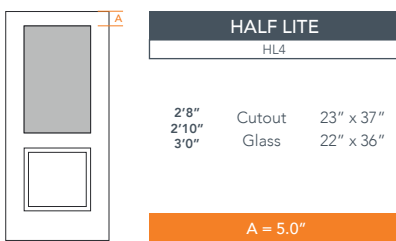

6'8" DRS22 TWO PANEL DOOR

10" BOTTOM RAIL

SMOOTH SERIES
2022 PLASTPRO SPECBOOK PAGE: 133

AVAILABLE SIZING

ARTWORK SCALE: 1/2"=1'

3' 0" x 6' 8"

2' 8" x 6' 8"

2' 10" x 6' 8"

NOTE: BY REQUEST, DOOR HEIGHT COMES IN VARYING DIMENSIONS TO A MINIMUM OF 79". EXCESS WILL BE TAKEN FROM BOTTOM RAIL. ALL OTHER DIMENSIONS WILL REMAIN THE SAME.

CUTOUTS & GLASS

A = DISTANCE FROM TOP OF DOOR TO TOP OF OPENING