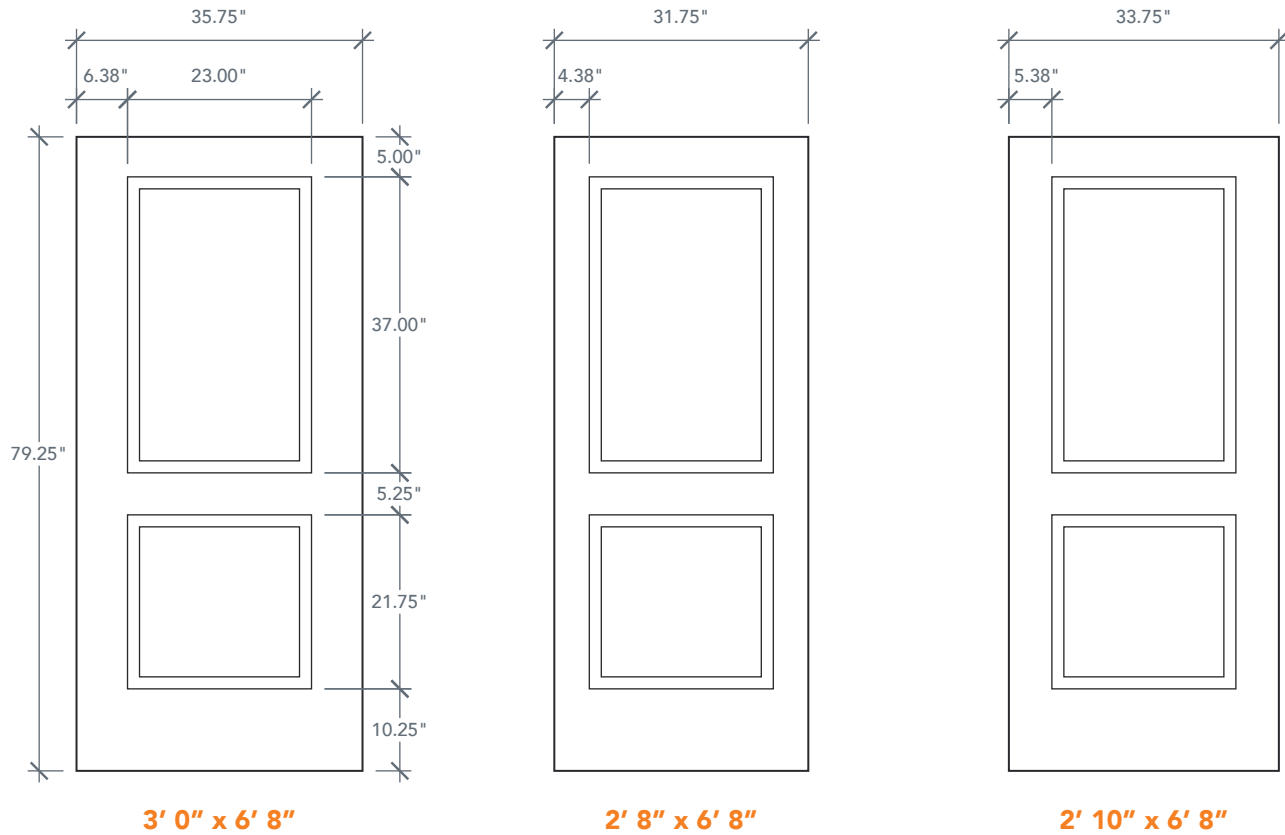

6'8" DRS22 TWO PANEL DOOR

10" BOTTOM RAIL

SMOOTH SERIES
2022 PLASTPRO SPECBOOK PAGE: 133

AVAILABLE SIZING

ARTWORK SCALE: 1/2"=1'

3' 0" x 6' 8"

2' 8" x 6' 8"

2' 10" x 6' 8"

NOTE: BY REQUEST, DOOR HEIGHT COMES IN VARYING DIMENSIONS TO A MINIMUM OF 79". EXCESS WILL BE TAKEN FROM BOTTOM RAIL. ALL OTHER DIMENSIONS WILL REMAIN THE SAME.

CUTOUTS & GLASS

A = DISTANCE FROM TOP OF DOOR TO TOP OF OPENING