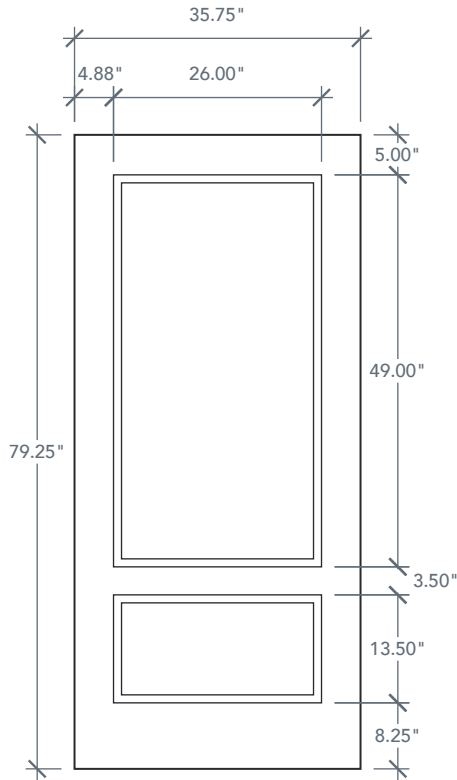

6'8" DRS20 3/4 HERITAGE DOOR

SMOOTH SERIES
2022 PLASTPRO SPECBOOK PAGE: 132

AVAILABLE SIZING

ARTWORK SCALE: 1/2"=1'

3' 0" x 6' 8"

NOTE: BY REQUEST, DOOR HEIGHT COMES IN VARYING DIMENSIONS TO A MINIMUM OF 79". EXCESS WILL BE TAKEN FROM BOTTOM RAIL. ALL OTHER DIMENSIONS WILL REMAIN THE SAME.

CUTOUTS & GLASS

3/4 OVAL LITE
3V2

3'0" Cutout 17.84" x 40.12"
Glass 16.78" x 38.72"

OVAL IS CENTERED IN PANEL HEIGHT

3/4 LITE
343

3'0" Cutout 26" x 49"
Glass 25" x 48"

A = 5.0"

A = DISTANCE FROM TOP OF DOOR TO TOP OF OPENING

MATCHING SIDELITES

SLS3E

Available Widths:
1' 0"
1' 2"

Spec Page = 161