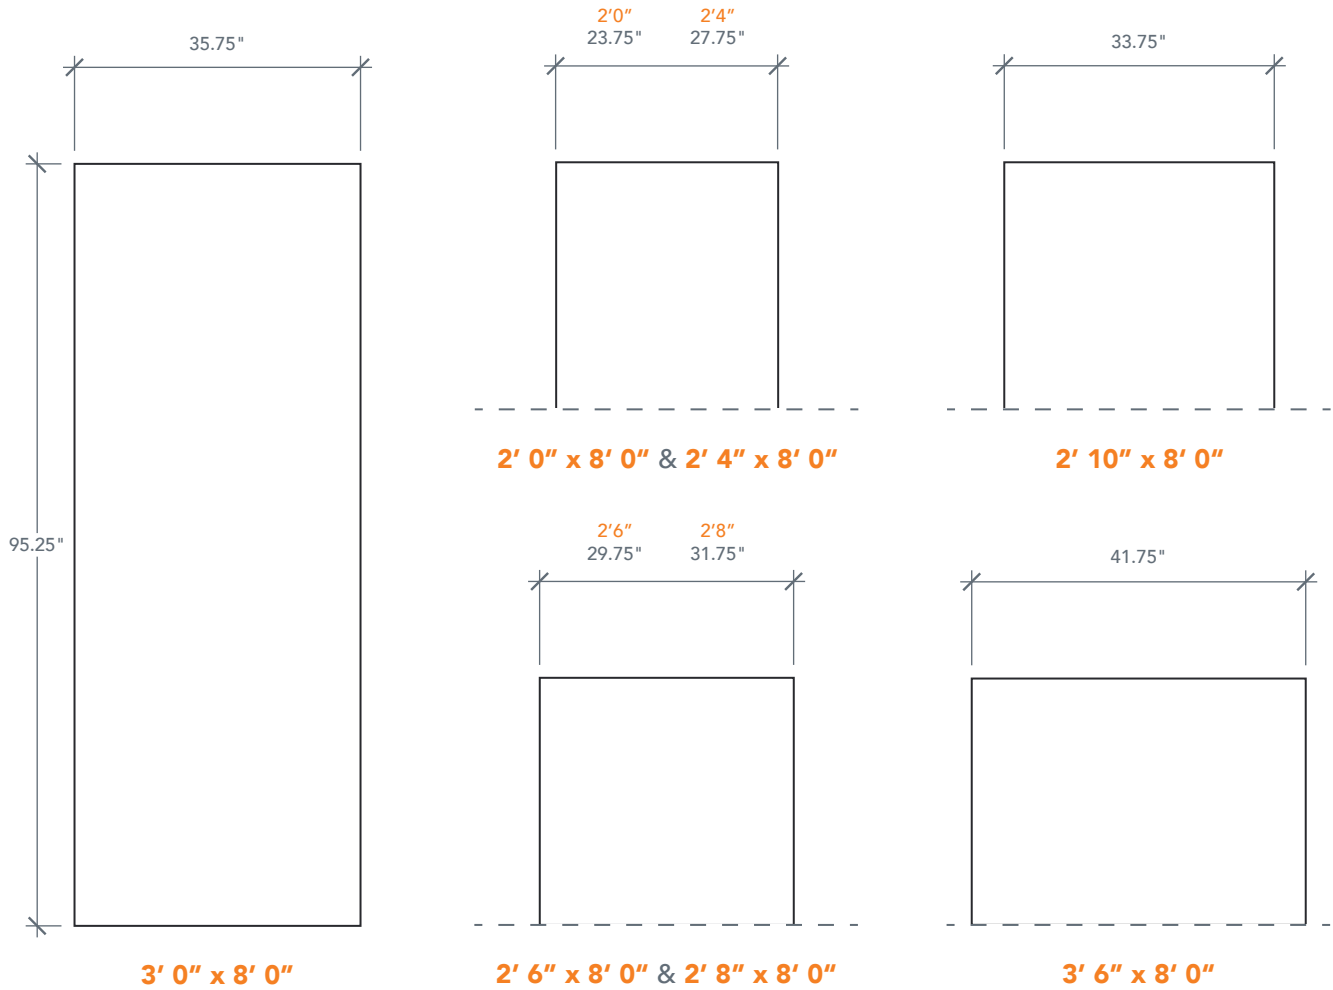

8'0" DRS0080 FLUSH PANEL DOOR

SMOOTH SERIES
2022 PLASTPRO SPECBOOK PAGE: 125

AVAILABLE SIZING

ARTWORK SCALE: 1/2"=1'

NOTE: BY REQUEST, DOOR HEIGHT COMES IN VARYING DIMENSIONS TO A MINIMUM OF 95". EXCESS WILL BE TAKEN FROM BOTTOM RAIL. ALL OTHER DIMENSIONS WILL REMAIN THE SAME.

CUTOUTS & GLASS

| FULL LITE | |
|-----------|-------------------------------------|
| FL6 | |
| 2'6" | Cutout 21" x 81" Glass 20" x 80" |
| FL8 | |
| 2'8" | Cutout 23" x 81" |
| 2'10" | Glass 22" x 80" |
| 3'0" | |
| A = 6.0" | |

A = DISTANCE FROM TOP OF DOOR TO TOP OF OPENING

MATCHING SIDELITES

| | |
|--|-------------------------------------|
| | SLS0080 |
| | Available Widths: 1' 0" 1' 2" |
| | Spec Page = 160 |