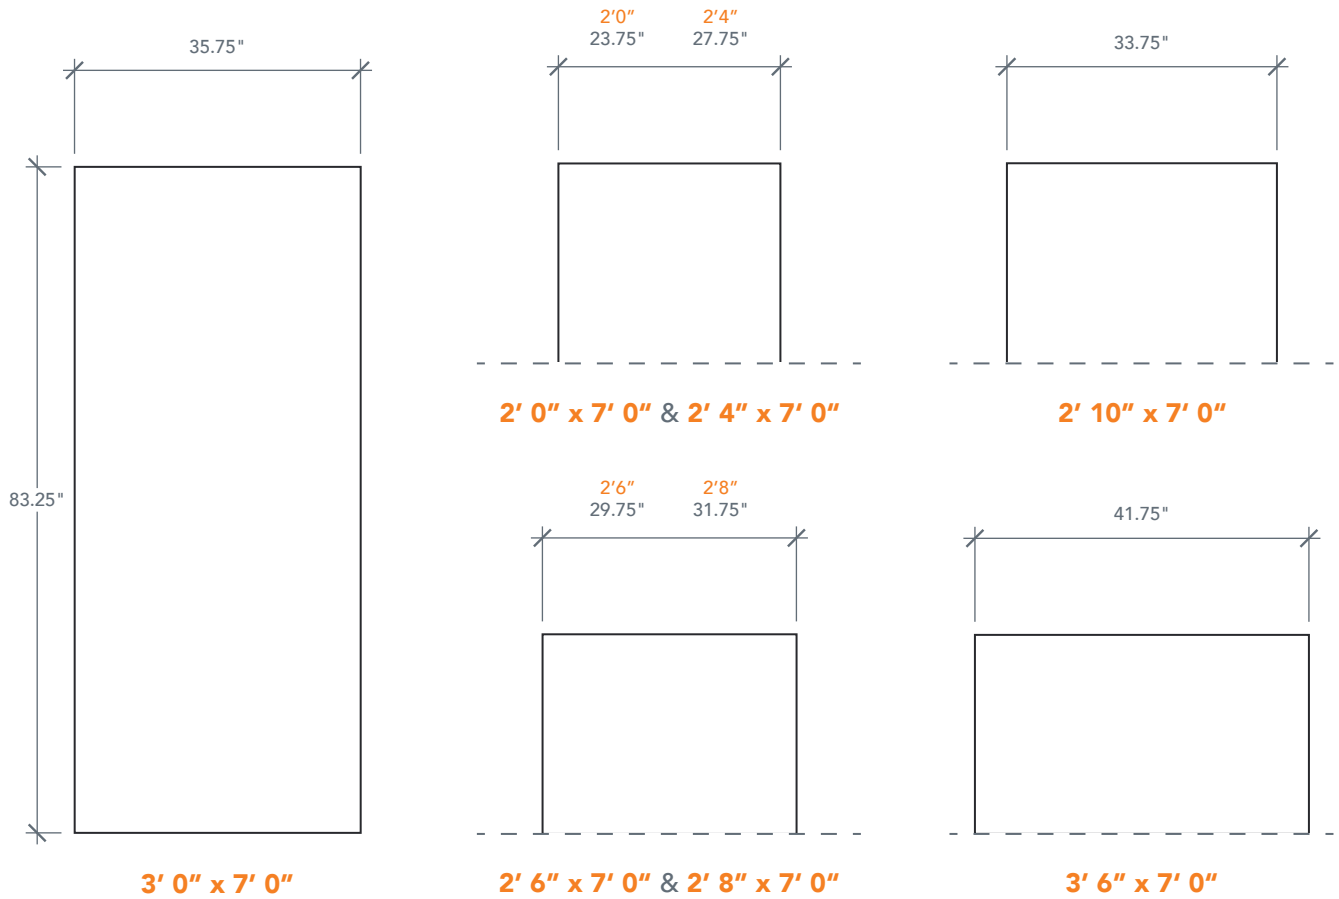

7'0" DRS0070 FLUSH PANEL DOOR

SMOOTH SERIES
2022 PLASTPRO SPECBOOK PAGE: 124

AVAILABLE SIZING

ARTWORK SCALE: 1/2"=1'

NOTE: BY REQUEST, DOOR HEIGHT COMES IN VARYING DIMENSIONS TO A MINIMUM OF 83". EXCESS WILL BE TAKEN FROM BOTTOM RAIL. ALL OTHER DIMENSIONS WILL REMAIN THE SAME.

CUTOUTS & GLASS

FULL LITE		
FL5		
2'6"	Cutout	21" x 65"
	Glass	20" x 64"
FL7		
2'8"	Cutout	23" x 65"
2'10"	Glass	22" x 64"
3'0"		
A = 7.5"		

A = DISTANCE FROM TOP OF DOOR TO TOP OF OPENING

MATCHING SIDELITES

	SLS0070
	Available Widths:
	1' 0" 1' 2"
Spec Page = 159	