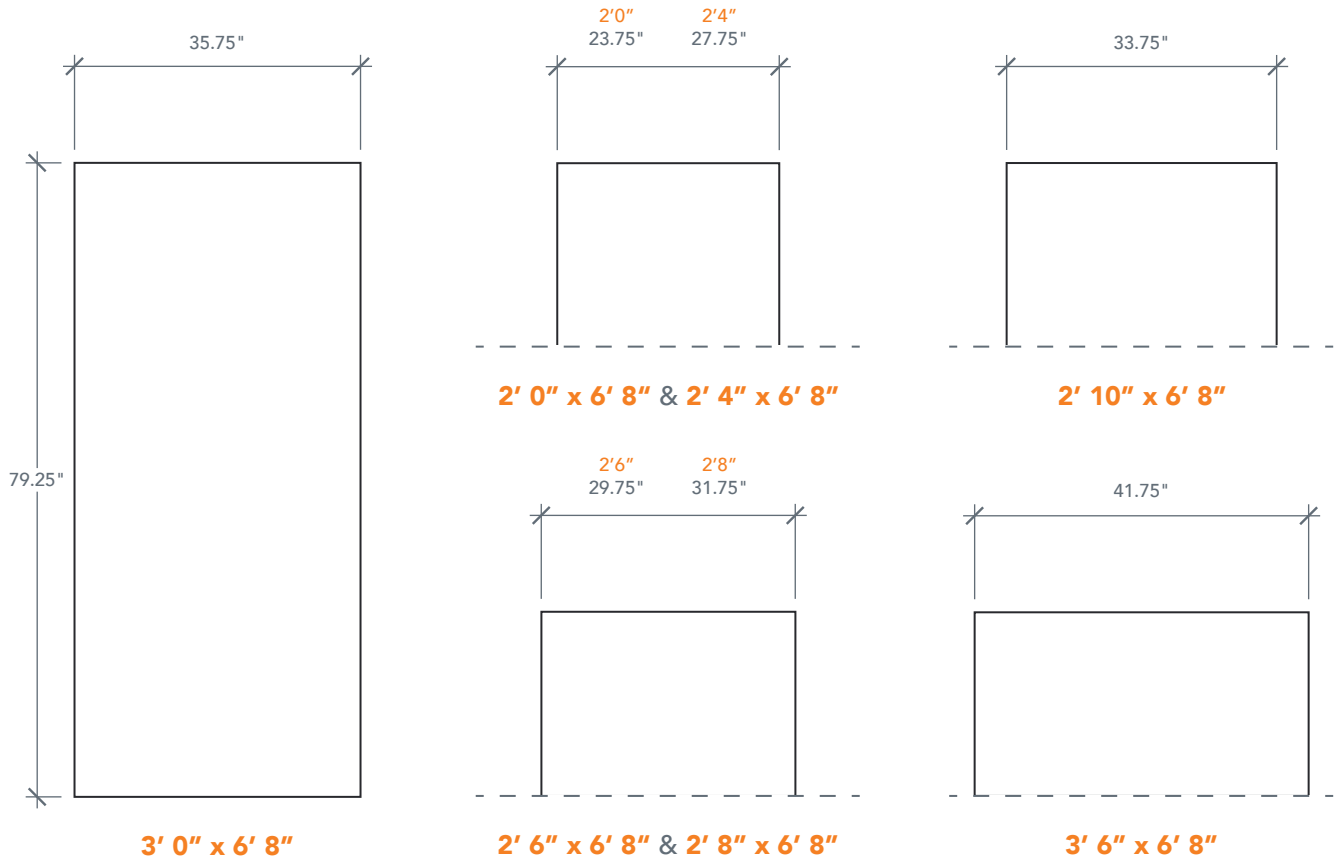

6'8" DRS00 FLUSH PANEL DOOR

SMOOTH SERIES
2022 PLASTPRO SPECBOOK PAGE: 123

AVAILABLE SIZING

ARTWORK SCALE: 1/2"=1'

NOTE: BY REQUEST, DOOR HEIGHT COMES IN VARYING DIMENSIONS TO A MINIMUM OF 79". EXCESS WILL BE TAKEN FROM BOTTOM RAIL. ALL OTHER DIMENSIONS WILL REMAIN THE SAME.

CUTOUTS & GLASS

| FULL LITE | |
|-----------|-------------------------------------|
| FL5 | |
| 2'6" | Cutout 21" x 65" Glass 20" x 64" |
| FL7 | |
| 2'8" | Cutout 23" x 65" |
| 2'10" | Glass 22" x 64" |
| 3'0" | |
| A = 6.0" | |

A = DISTANCE FROM TOP OF DOOR TO TOP OF OPENING

MATCHING SIDELITES

| | |
|---|-------------------------------------|
|  | SLS00 |
| | Available Widths: 1' 0" 1' 2" |
| | Spec Page = 158 |