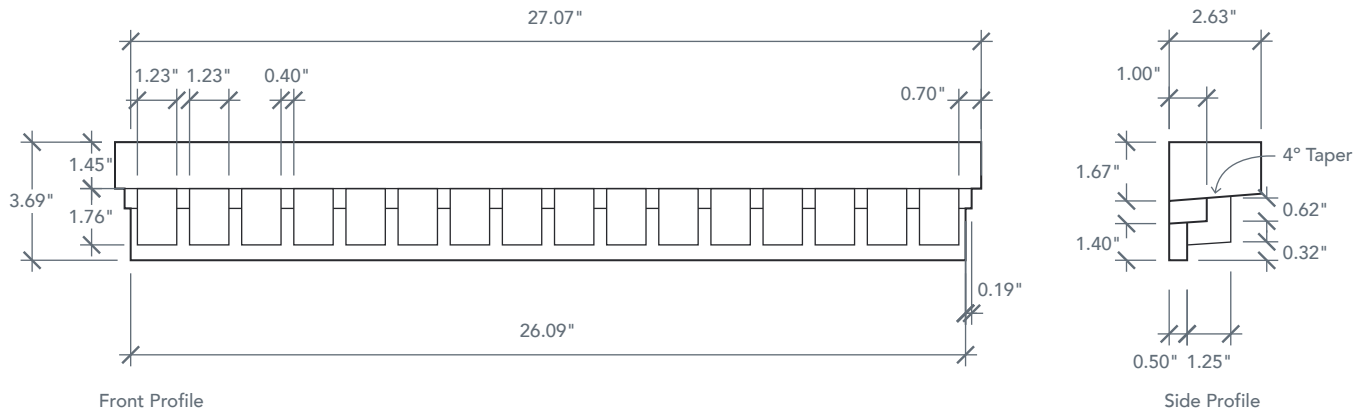

ACDSSW2716 16 BLOCK DENTIL SHELF

SMOOTH SERIES
2022 PLASTPRO SPECBOOK PAGE: 170

ACCESSORY DIMENSIONS

ARTWORK NOT TO SCALE

ACCESSORY INFO

Parts Per Set: 1
16 Block Dentil Shelf

Matching Doors:
DRS6C | Spec Page 149