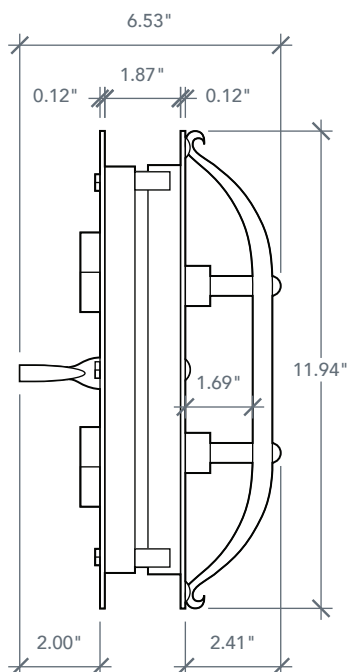

ACCESSORY DIMENSIONS

ARTWORK NOT TO SCALE

Handle View

Grill View

Side View

ACCESSORY INFO

Pieces in Set: 2

Internal Frame - 9 7/8" x 11 15/16"
External Frame - 9 15/16" x 11 15/16"

Glass Type:

Sea Spray Glass

Door Cutout:

9 1/8" x 11 1/8"

Matching Doors:

- DRA2A | *Spec Page 57*
- DRA2B | *Spec Page 59*
- DRA2D | *Spec Page 60*
- DRA2R80 | *Spec Page 62*