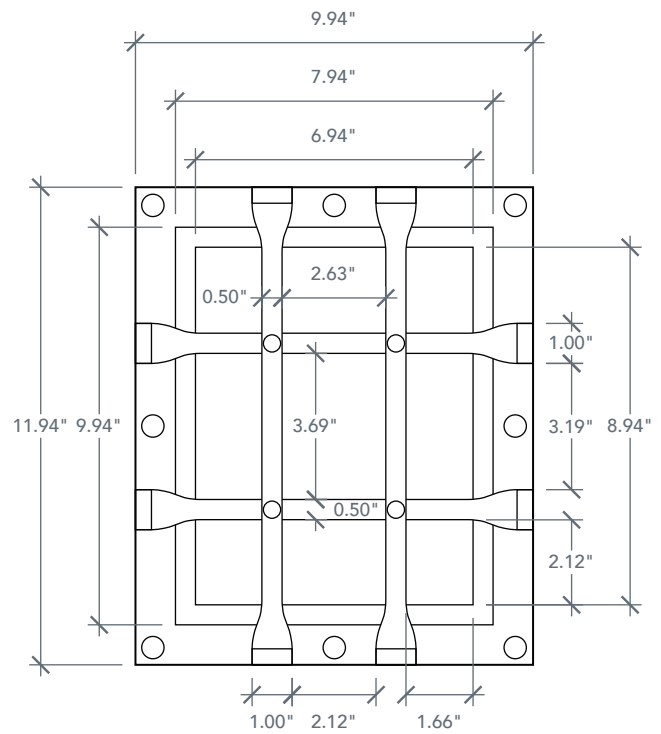

ACCESSORY DIMENSIONS

ARTWORK NOT TO SCALE

Handle View

Grill View

Side View

ACCESSORY INFO

Pieces in Set: 2

Internal Frame - 9 7/8" x 11 15/16"
External Frame - 9 15/16" x 11 15/16"

Glass Type:

Sea Spray Glass

Door Cutout:

9 1/8" x 11 1/8"

Matching Doors:

- DRA2A | *Spec Page 57*
- DRA2B | *Spec Page 59*
- DRA2D | *Spec Page 60*
- DRA2R80 | *Spec Page 62*