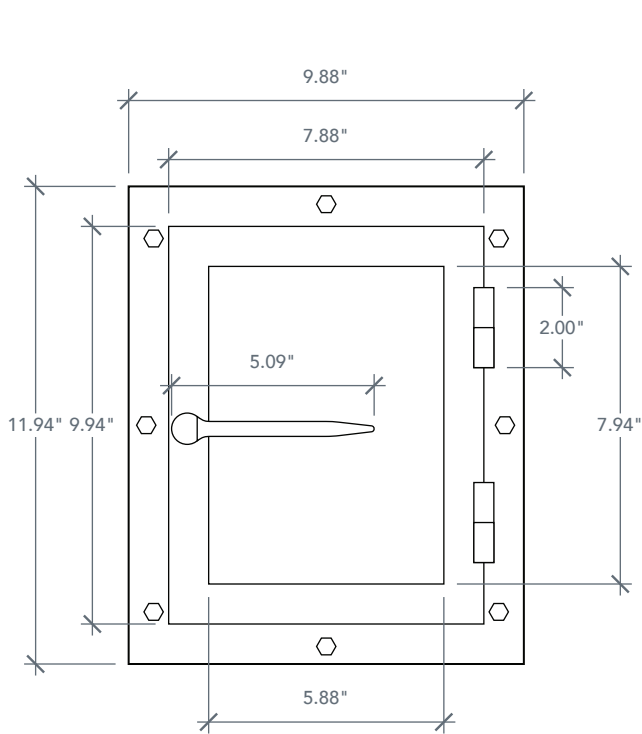

ACCESSORY DIMENSIONS

ARTWORK NOT TO SCALE

Handle View

Grill View

Side View

ACCESSORY INFO

Pieces in Set: 2

Internal Frame - 9 7/8" x 11 15/16"
External Frame - 9 15/16" x 11 15/16"

Glass Type:

Sea Spray Glass

Door Cutout:

9 1/8" x 11 1/8"

Matching Doors:

- DRA2A | *Spec Page 57*
- DRA2B | *Spec Page 59*
- DRA2D | *Spec Page 60*
- DRA2R80 | *Spec Page 62*