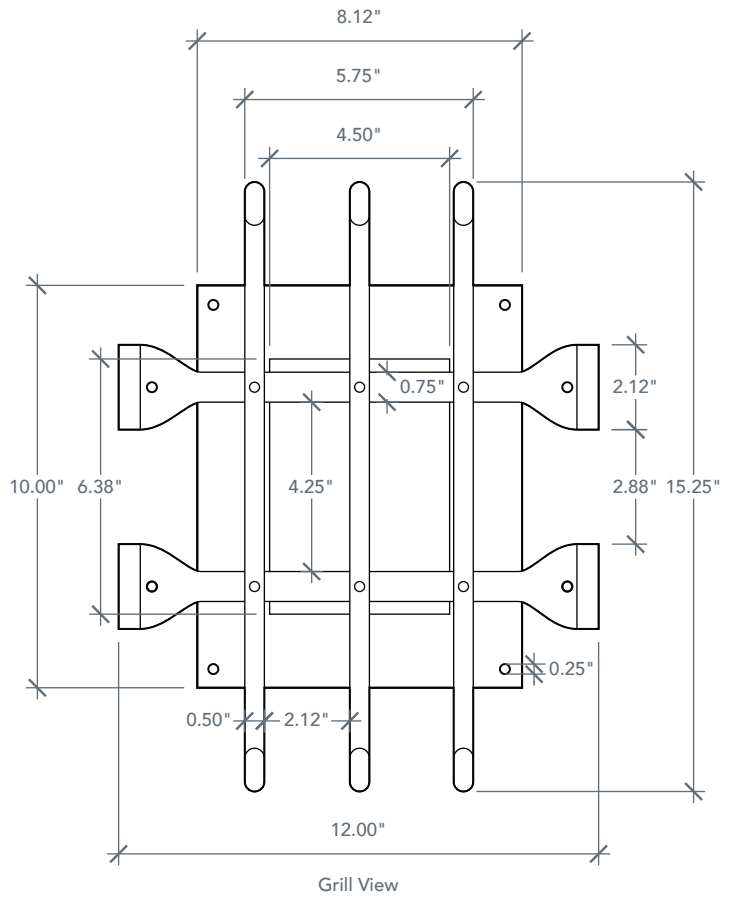

ACCESSORY DIMENSIONS

ARTWORK NOT TO SCALE

ACCESSORY INFO

Pieces in Set: 3

- Internal Frame - 8 3/4" x 10 1/16"
- External Frame - 8 1/8" x 10"
- Grill - 12" x 15 1/4"

Glass Type:

Clear

Door Cutout:

7" x 9"

Matching Doors:

- DRA2A | Spec Page 57
- DRA2B | Spec Page 59
- DRA2D | Spec Page 60
- DRA2R80 | Spec Page 62