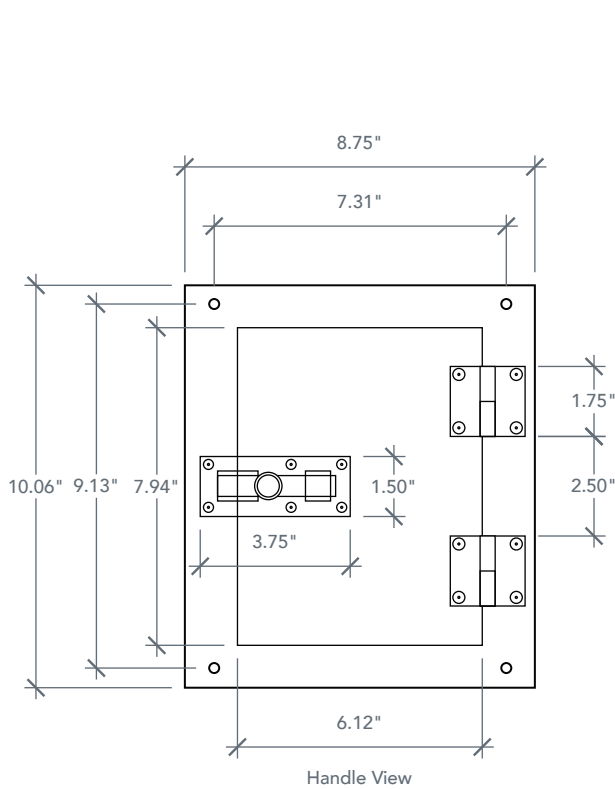

ACCESSORY DIMENSIONS

ARTWORK NOT TO SCALE

ACCESSORY INFO

Pieces in Set: 3

- Internal Frame - 8 3/4" x 10 1/16"
- External Frame - 8 1/8" x 10"
- Grill - 12" x 15 1/4"

Glass Type:

Clear

Door Cutout:

7" x 9"

Matching Doors:

- DRA2A | Spec Page 57
- DRA2B | Spec Page 59
- DRA2D | Spec Page 60
- DRA2R80 | Spec Page 62