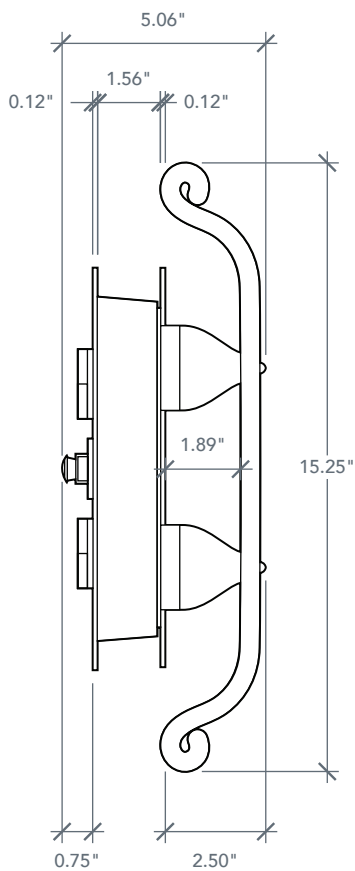

ACCESSORY DIMENSIONS

ARTWORK NOT TO SCALE

ACCESSORY INFO

Pieces in Set: 3

- Internal Frame - 8 3/4" x 10 1/16"
- External Frame - 8 1/8" x 10"
- Grill - 12" x 15 1/4"

Glass Type:

Clear

Door Cutout:

7" x 9"

Matching Doors:

- DRA2A | Spec Page 57
- DRA2B | Spec Page 59
- DRA2D | Spec Page 60
- DRA2R80 | Spec Page 62