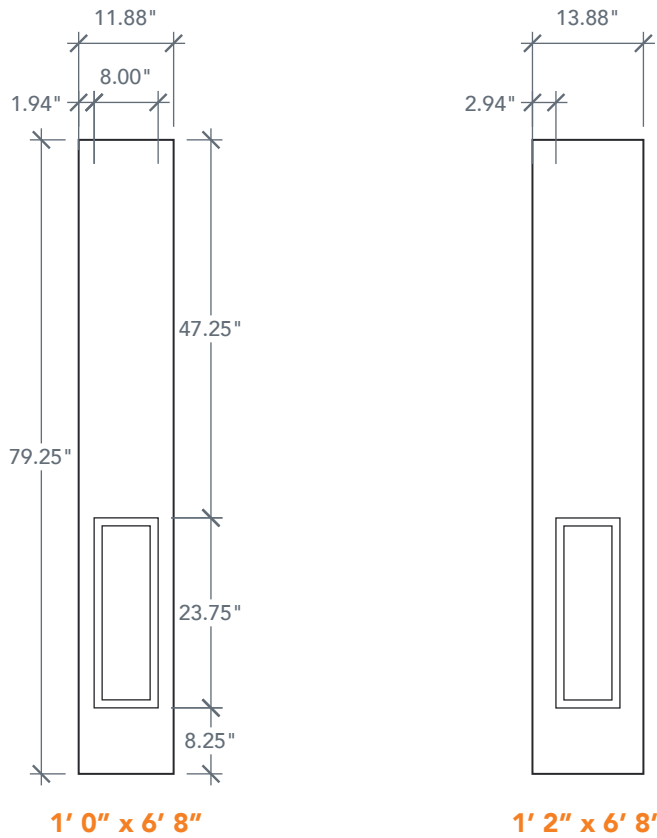

6'8" SLA2B TWO PANEL SIDELITE

RUSTIC SERIES
2022 PLASTPRO SPECBOOK PAGE: 64

AVAILABLE SIZING

ARTWORK SCALE: 1/2"=1'

NOTE: BY REQUEST, SIDELITE HEIGHT COMES IN VARYING DIMENSIONS TO A MINIMUM OF 79". EXCESS WILL BE TAKEN FROM BOTTOM RAIL. ALL OTHER DIMENSIONS WILL REMAIN THE SAME.

CUTOUTS & GLASS

A = DISTANCE FROM TOP OF DOOR TO TOP OF OPENING

MATCHING DOORS

DRA2B
Available Widths:
2' 10"

Spec Page = 59

DRA2D
Available Widths:
3' 0"
3' 6"

Spec Page = 60