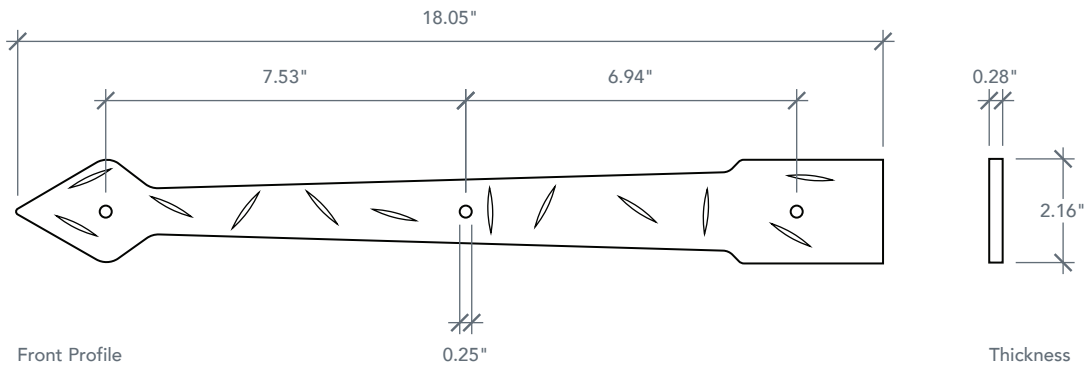

18" ACCHGSTP18 HINGE STRAP

WROUGHT IRON

RUSTIC SERIES
2022 PLASTPRO SPECBOOK PAGE: 65

ACCESSORY DIMENSIONS

ARTWORK SCALE: 3"=1'

ACCESSORY INFO

Pieces in Set: 10
18" Hinge Strap (x3)

Matching Doors:
Rustic Door Series