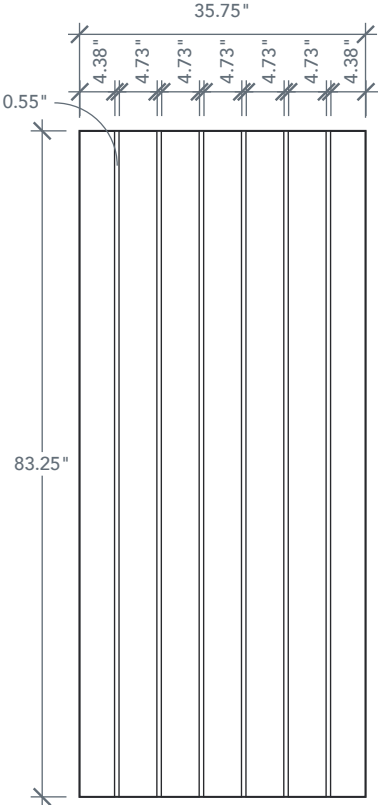

7'0" DRATP70 TRUE PLANK DOOR

SQUARE TOP

RUSTIC SERIES

2022 PLASTPRO SPECBOOK PAGE: 52

AVAILABLE SIZING

ARTWORK SCALE: 1/2"=1'

3' 0" x 7' 0"