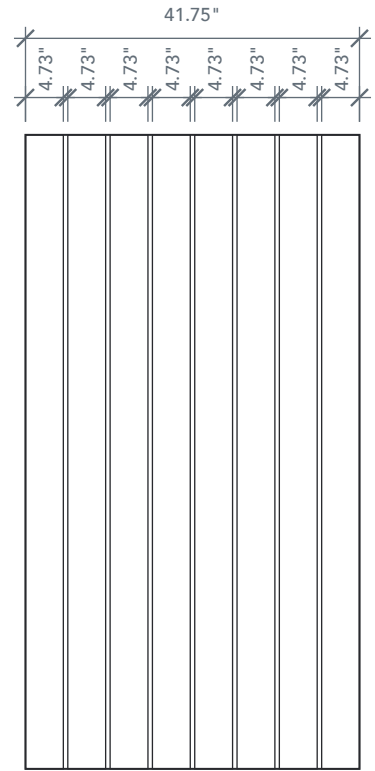

# 6'8" DRATP TRUE PLANK DOOR

SQUARE TOP

RUSTIC SERIES  
2022 PLASTPRO SPECBOOK PAGE: 51

## AVAILABLE SIZING

ARTWORK SCALE: 1/2"=1'

**3' 0" x 6' 8"**

**2' 6" x 6' 8"**

**3' 6" x 6' 8"**

NOTE: BY REQUEST, DOOR HEIGHT COMES IN VARYING DIMENSIONS TO A MINIMUM OF 79". EXCESS WILL BE TAKEN FROM BOTTOM RAIL. ALL OTHER DIMENSIONS WILL REMAIN THE SAME.