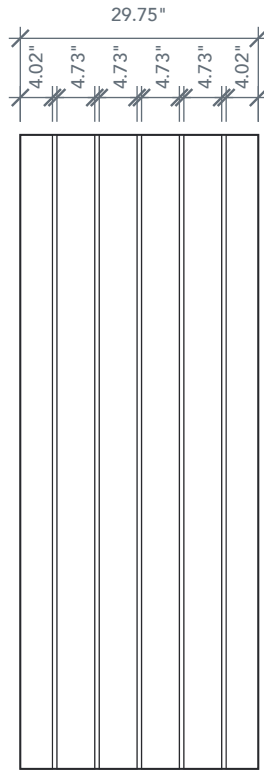

# 6'8" DRATP TRUE PLANK DOOR

SQUARE TOP

RUSTIC SERIES  
2022 PLASTPRO SPECBOOK PAGE: 51

## AVAILABLE SIZING

ARTWORK SCALE: 1/2"=1'

**3' 0" x 6' 8"**

**2' 6" x 6' 8"**

**3' 6" x 6' 8"**

NOTE: BY REQUEST, DOOR HEIGHT COMES IN VARYING DIMENSIONS TO A MINIMUM OF 79". EXCESS WILL BE TAKEN FROM BOTTOM RAIL. ALL OTHER DIMENSIONS WILL REMAIN THE SAME.