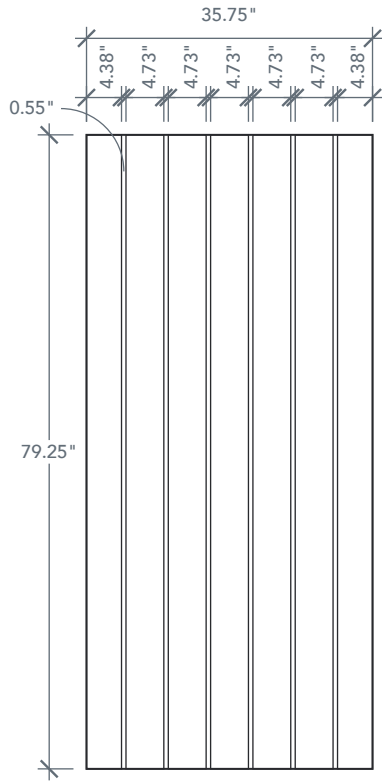

# 6'8" DRATP TRUE PLANK DOOR

SQUARE TOP

RUSTIC SERIES  
2022 PLASTPRO SPECBOOK PAGE: 51

## AVAILABLE SIZING

ARTWORK SCALE: 1/2"=1'

**3' 0" x 6' 8"**

**2' 6" x 6' 8"**

**3' 6" x 6' 8"**

NOTE: BY REQUEST, DOOR HEIGHT COMES IN VARYING DIMENSIONS TO A MINIMUM OF 79". EXCESS WILL BE TAKEN FROM BOTTOM RAIL. ALL OTHER DIMENSIONS WILL REMAIN THE SAME.