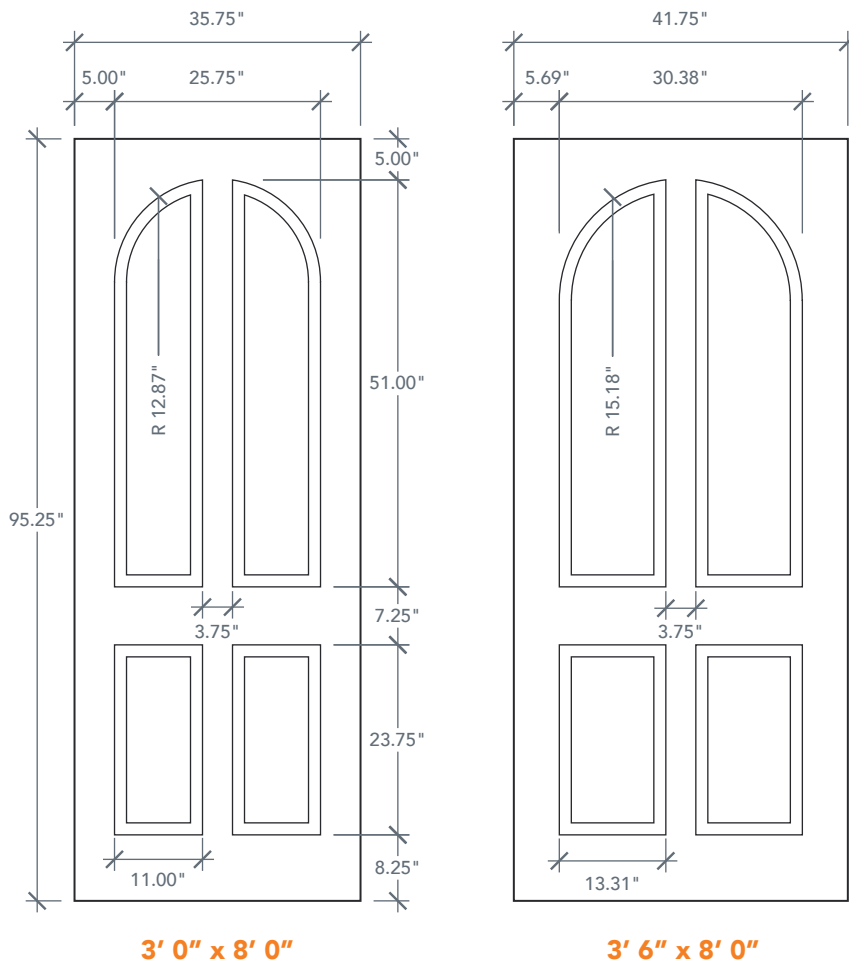

# 8'0" DRA4R80 FOUR PANEL DOOR

RADIUS PANEL & SQUARE TOP

RUSTIC SERIES

2022 PLASTPRO SPECBOOK PAGE: 63

## AVAILABLE SIZING

ARTWORK SCALE: 1/2"=1'

NOTE: BY REQUEST, DOOR HEIGHT COMES IN VARYING DIMENSIONS TO A MINIMUM OF 95". EXCESS WILL BE TAKEN FROM BOTTOM RAIL. ALL OTHER DIMENSIONS WILL REMAIN THE SAME.