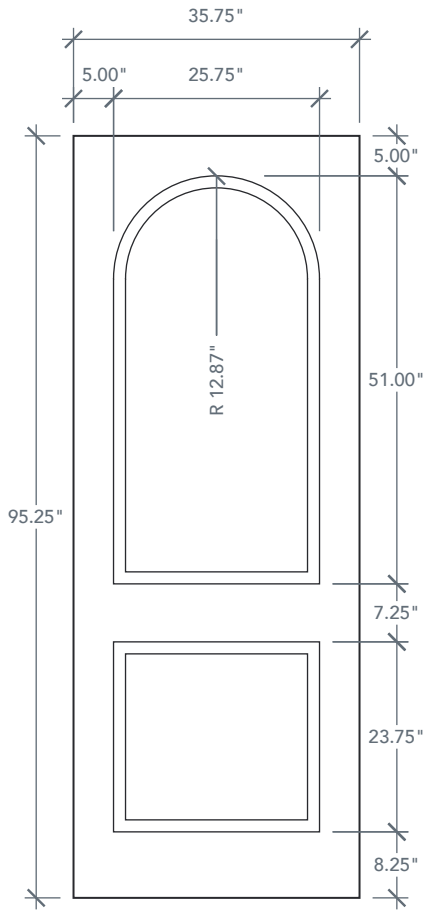

8'0" DRA2R80 TWO PANEL DOOR

RADIUS PANEL & SQUARE TOP

RUSTIC SERIES
2022 PLASTPRO SPECBOOK PAGE: 62

AVAILABLE SIZING

ARTWORK SCALE: 1/2"=1'

3' 0" x 8' 0"

NOTE: BY REQUEST, DOOR HEIGHT COMES IN VARYING DIMENSIONS TO A MINIMUM OF 95". EXCESS WILL BE TAKEN FROM BOTTOM RAIL. ALL OTHER DIMENSIONS WILL REMAIN THE SAME.