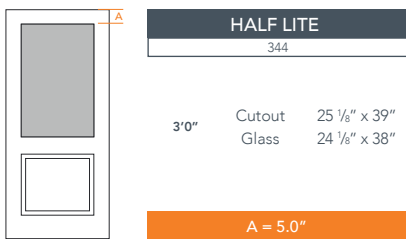

# 6'8" DRA2B TWO PANEL DOOR

SQUARE PANEL & SQUARE TOP

**RUSTIC SERIES**  
2022 PLASTPRO SPECBOOK PAGE: 59

## AVAILABLE SIZING

ARTWORK SCALE: 1/2"=1'

**3' 0" x 6' 8"**

NOTE: BY REQUEST, DOOR HEIGHT COMES IN VARYING DIMENSIONS TO A MINIMUM OF 79". EXCESS WILL BE TAKEN FROM BOTTOM RAIL. ALL OTHER DIMENSIONS WILL REMAIN THE SAME.

## CUTOUTS & GLASS

A = DISTANCE FROM TOP OF DOOR TO TOP OF OPENING

## MATCHING SIDELITES

SLA2B

Available Widths:  
1' 0"  
1' 2"

Spec Page = 64