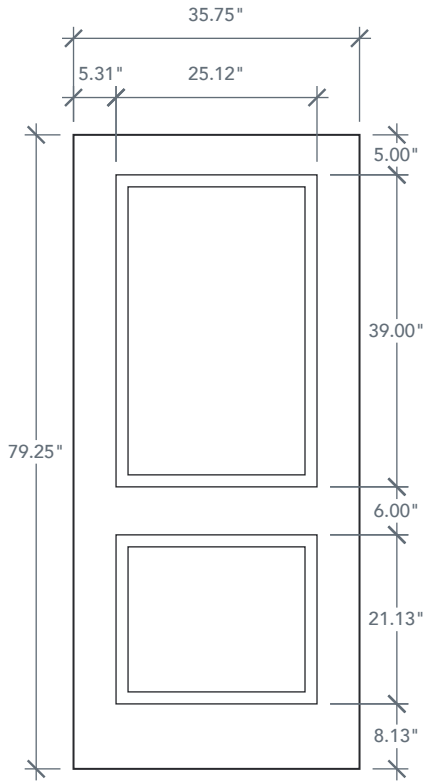

# 6'8" DRA2B TWO PANEL DOOR

SQUARE PANEL & SQUARE TOP

**RUSTIC SERIES**  
2022 PLASTPRO SPECBOOK PAGE: 59

## AVAILABLE SIZING

ARTWORK SCALE: 1/2"=1'

**3' 0" x 6' 8"**

NOTE: BY REQUEST, DOOR HEIGHT COMES IN VARYING DIMENSIONS TO A MINIMUM OF 79". EXCESS WILL BE TAKEN FROM BOTTOM RAIL. ALL OTHER DIMENSIONS WILL REMAIN THE SAME.

## CUTOUTS & GLASS

A = DISTANCE FROM TOP OF DOOR TO TOP OF OPENING

## MATCHING SIDELITES

SLA2B

Available Widths:  
1' 0"  
1' 2"

Spec Page = 64