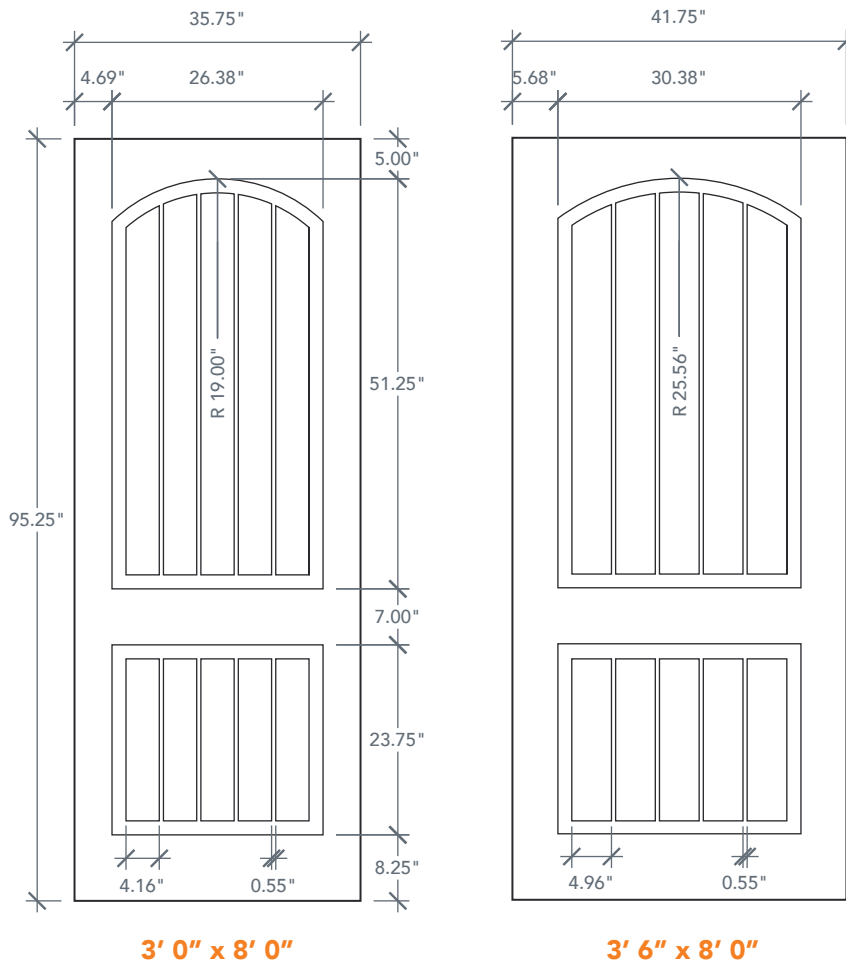

8'0" DRA2A80 TWO PANEL DOOR

ARCH PLANK & SQUARE TOP

RUSTIC SERIES

2022 PLASTPRO SPECBOOK PAGE: 58

AVAILABLE SIZING

ARTWORK SCALE: 1/2"=1'

NOTE: BY REQUEST, DOOR HEIGHT COMES IN VARYING DIMENSIONS TO A MINIMUM OF 95". EXCESS WILL BE TAKEN FROM BOTTOM RAIL. ALL OTHER DIMENSIONS WILL REMAIN THE SAME.

CUTOUTS & GLASS

HALF ARCH LITE		
3R5		
3'0"	Cutout	26 3/8" x 51 1/4"
	Glass	25 3/8" x 50 1/4"
3R6		
3'6"	Cutout	30 3/8" x 51 1/4"
	Glass	29 3/8" x 50 1/4"
A = 5.0"		

A = DISTANCE FROM TOP OF DOOR TO TOP OF OPENING