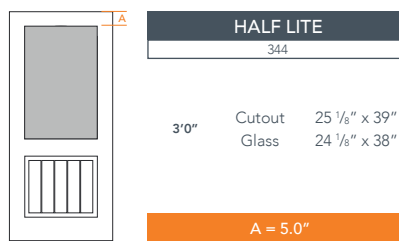

6'8" DRA2A TWO PANEL DOOR

ARCH PLANK & SQUARE TOP

RUSTIC SERIES

2022 PLASTPRO SPECBOOK PAGE: 57

AVAILABLE SIZING

ARTWORK SCALE: 1/2"=1'

3' 0" x 6' 8"

NOTE: BY REQUEST, DOOR HEIGHT COMES IN VARYING DIMENSIONS TO A MINIMUM OF 79". EXCESS WILL BE TAKEN FROM BOTTOM RAIL. ALL OTHER DIMENSIONS WILL REMAIN THE SAME.

CUTOUTS & GLASS

A = DISTANCE FROM TOP OF DOOR TO TOP OF OPENING