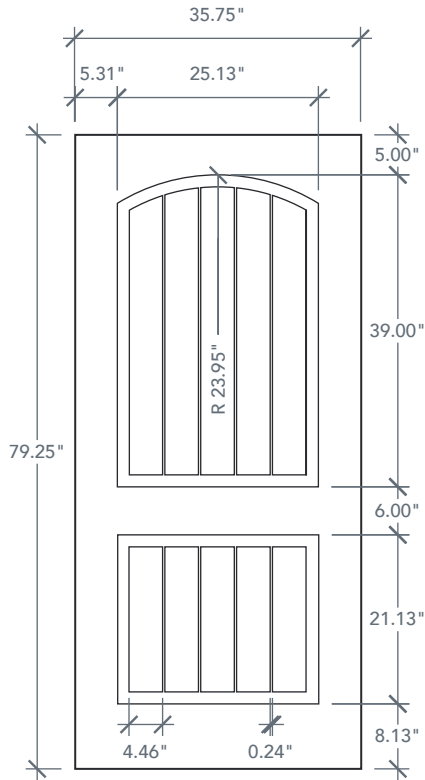

6'8" DRA2A TWO PANEL DOOR

ARCH PLANK & SQUARE TOP

RUSTIC SERIES

2022 PLASTPRO SPECBOOK PAGE: 57

AVAILABLE SIZING

ARTWORK SCALE: 1/2"=1'

3' 0" x 6' 8"

NOTE: BY REQUEST, DOOR HEIGHT COMES IN VARYING DIMENSIONS TO A MINIMUM OF 79". EXCESS WILL BE TAKEN FROM BOTTOM RAIL. ALL OTHER DIMENSIONS WILL REMAIN THE SAME.

CUTOUTS & GLASS

A = DISTANCE FROM TOP OF DOOR TO TOP OF OPENING