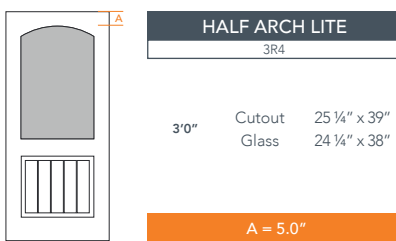

6'8" DRA2A TWO PANEL DOOR

ARCH PLANK & SQUARE TOP

RUSTIC SERIES

2022 PLASTPRO SPECBOOK PAGE: 57

AVAILABLE SIZING

ARTWORK SCALE: 1/2"=1'

3' 0" x 6' 8"

NOTE: BY REQUEST, DOOR HEIGHT COMES IN VARYING DIMENSIONS TO A MINIMUM OF 79". EXCESS WILL BE TAKEN FROM BOTTOM RAIL. ALL OTHER DIMENSIONS WILL REMAIN THE SAME.

CUTOUTS & GLASS

A = DISTANCE FROM TOP OF DOOR TO TOP OF OPENING