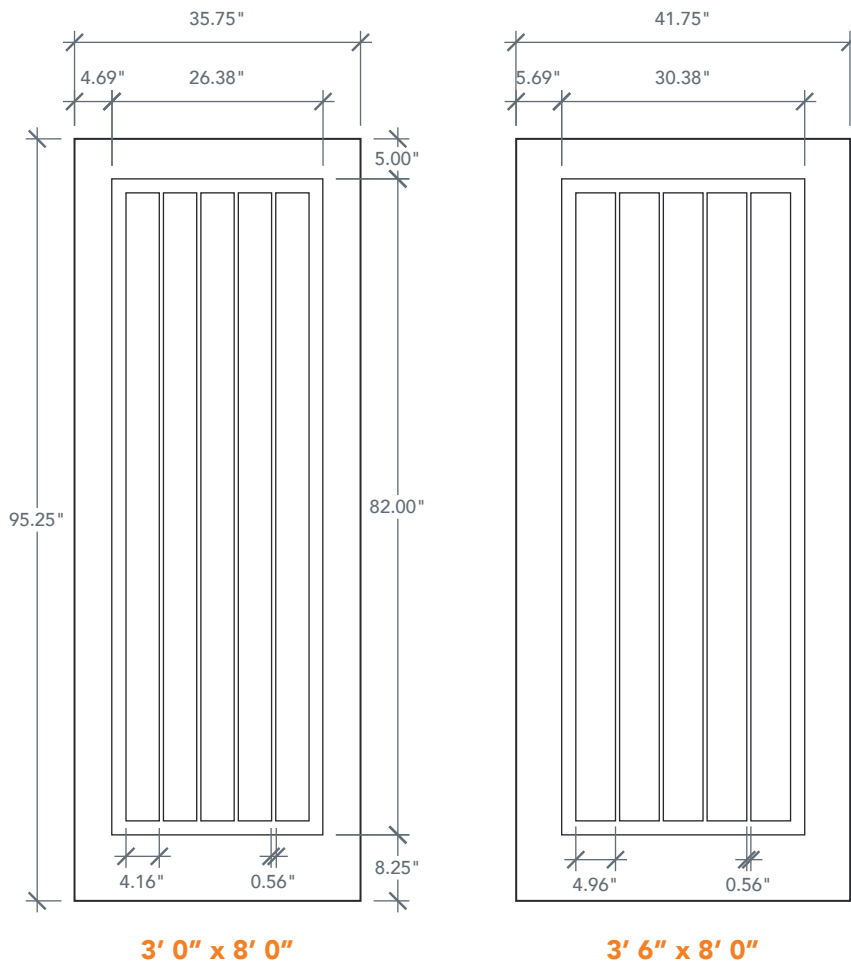

8'0" DRA1P80 ONE PANEL DOOR

SQUARE PLANK & SQUARE TOP

RUSTIC SERIES

2022 PLASTPRO SPECBOOK PAGE: 56

AVAILABLE SIZING

ARTWORK SCALE: 1/2"=1'

3' 0" x 8' 0"

3' 6" x 8' 0"

NOTE: BY REQUEST, DOOR HEIGHT COMES IN VARYING DIMENSIONS TO A MINIMUM OF 95". EXCESS WILL BE TAKEN FROM BOTTOM RAIL. ALL OTHER DIMENSIONS WILL REMAIN THE SAME.