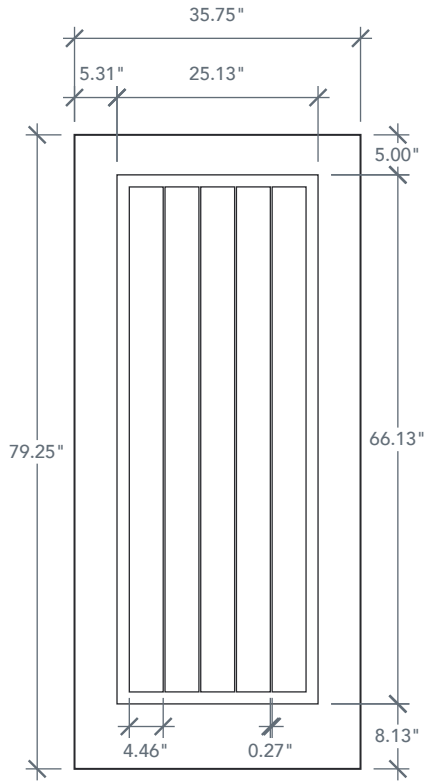

# 6'8" DRA1P ONE PANEL DOOR

SQUARE PLANK & SQUARE TOP

RUSTIC SERIES  
2022 PLASTPRO SPECBOOK PAGE: 55

## AVAILABLE SIZING

ARTWORK SCALE: 1/2"=1'

**3' 0" x 6' 8"**

NOTE: BY REQUEST, DOOR HEIGHT COMES IN VARYING DIMENSIONS TO A MINIMUM OF 79". EXCESS WILL BE TAKEN FROM BOTTOM RAIL. ALL OTHER DIMENSIONS WILL REMAIN THE SAME.