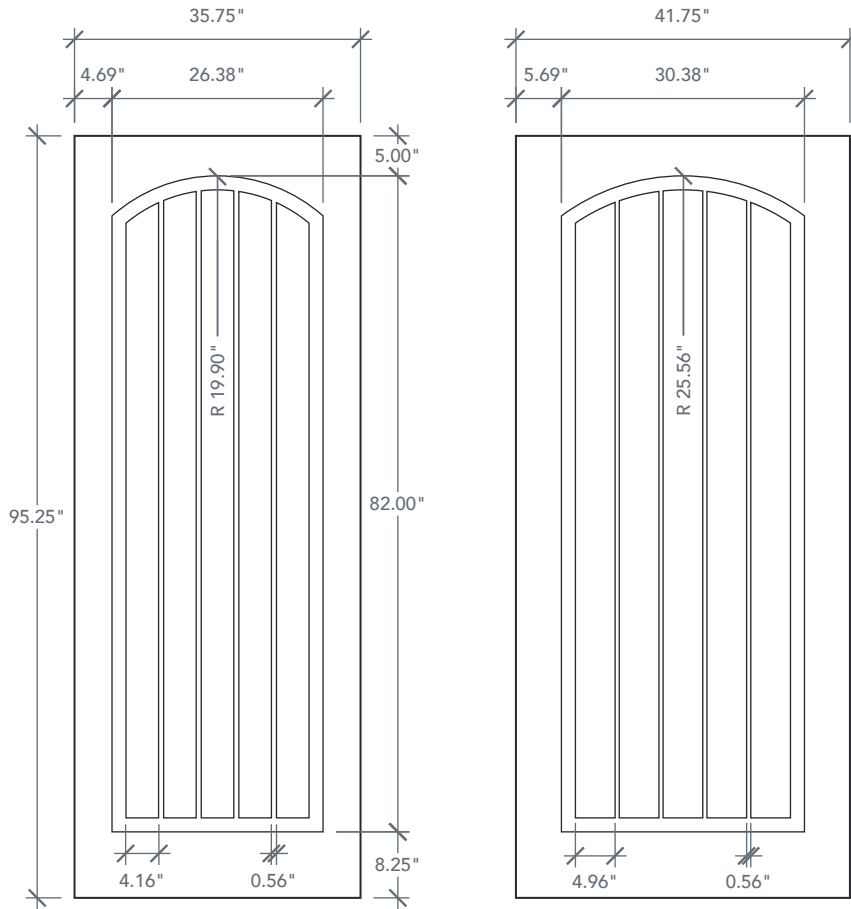

8'0" DRA1A80 ONE PANEL DOOR

ARCH PLANK & SQUARE TOP

RUSTIC SERIES

2022 PLASTPRO SPECBOOK PAGE: 54

AVAILABLE SIZING

ARTWORK SCALE: 1/2"=1'

3' 0" x 8' 0"

3' 6" x 8' 0"

NOTE: BY REQUEST, DOOR HEIGHT COMES IN VARYING DIMENSIONS TO A MINIMUM OF 95". EXCESS WILL BE TAKEN FROM BOTTOM RAIL. ALL OTHER DIMENSIONS WILL REMAIN THE SAME.