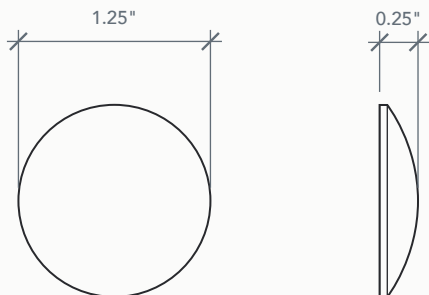

ACCESSORY DIMENSIONS & INFO

ARTWORK NOT TO SCALE

1.50" ACCLP12Q SQUARE CLAVOS

Pieces in Set: 10
1.50" Square Clavos (x10)

Matching Doors:
Rustic Door Series

1.25" ACCLP14Q SQUARE CLAVOS

Pieces in Set: 10
1.25" Square Clavos (x10)

Matching Doors:
Rustic Door Series

1.50" ACCLP12R ROUND CLAVOS

Pieces in Set: 10
1.50" Round Clavos (x10)

Matching Doors:
Rustic Door Series

1.25" ACCLP14R ROUND CLAVOS

Pieces in Set: 10
1.25" Round Clavos (x10)