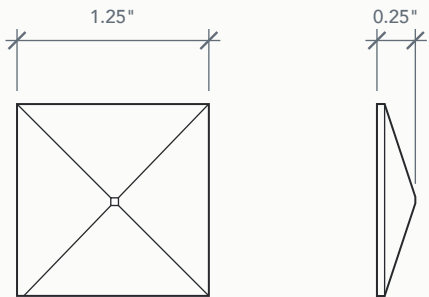

ACCESSORY DIMENSIONS & INFO

ARTWORK NOT TO SCALE

1.50" ACCLP12Q SQUARE CLAVOS

Pieces in Set: 10
1.50" Square Clavos (x10)

Matching Doors:
Rustic Door Series

1.25" ACCLP14Q SQUARE CLAVOS

Pieces in Set: 10
1.25" Square Clavos (x10)

Matching Doors:
Rustic Door Series

1.50" ACCLP12R ROUND CLAVOS

Pieces in Set: 10
1.50" Round Clavos (x10)

Matching Doors:
Rustic Door Series

1.25" ACCLP14R ROUND CLAVOS

Pieces in Set: 10
1.25" Round Clavos (x10)