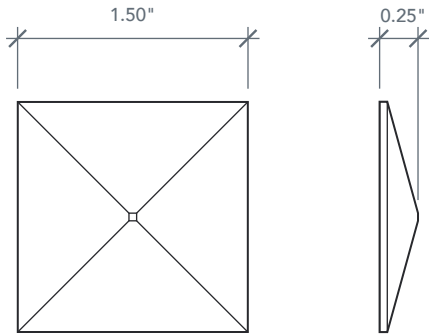

ACCESSORY DIMENSIONS & INFO

ARTWORK NOT TO SCALE

1.50" ACCLP12Q SQUARE CLAVOS

Pieces in Set: 10
1.50" Square Clavos (x10)

Matching Doors:
Rustic Door Series

1.25" ACCLP14Q SQUARE CLAVOS

Pieces in Set: 10
1.25" Square Clavos (x10)

Matching Doors:
Rustic Door Series

1.50" ACCLP12R ROUND CLAVOS

Pieces in Set: 10
1.50" Round Clavos (x10)

Matching Doors:
Rustic Door Series

1.25" ACCLP14R ROUND CLAVOS

Pieces in Set: 10
1.25" Round Clavos (x10)