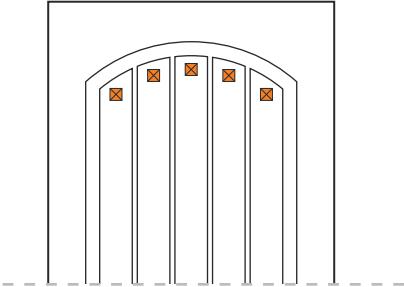

ACCESSORY DIMENSIONS & INFO

ARTWORK NOT TO SCALE

1.50" ACCLP12Q SQUARE CLAVOS

Pieces in Set: 10
1.50" Square Clavos (x10)

Matching Doors:
Rustic Door Series

1.25" ACCLP14Q SQUARE CLAVOS

Pieces in Set: 10
1.25" Square Clavos (x10)

Matching Doors:
Rustic Door Series

1.50" ACCLP12R ROUND CLAVOS

Pieces in Set: 10
1.50" Round Clavos (x10)

Matching Doors:
Rustic Door Series

1.25" ACCLP14R ROUND CLAVOS

Pieces in Set: 10
1.25" Round Clavos (x10)

Matching Doors:
Rustic Door Series