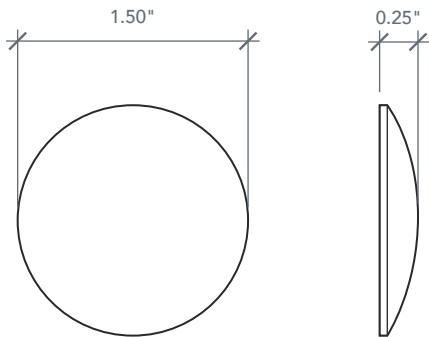

ACCESSORY DIMENSIONS & INFO

ARTWORK NOT TO SCALE

1.50" ACCLP12Q SQUARE CLAVOS

Pieces in Set: 10
1.50" Square Clavos (x10)

Matching Doors:
Rustic Door Series

1.25" ACCLP14Q SQUARE CLAVOS

Pieces in Set: 10
1.25" Square Clavos (x10)

Matching Doors:
Rustic Door Series

1.50" ACCLP12R ROUND CLAVOS

Pieces in Set: 10
1.50" Round Clavos (x10)

Matching Doors:
Rustic Door Series

1.25" ACCLP14R ROUND CLAVOS

Pieces in Set: 10
1.25" Round Clavos (x10)