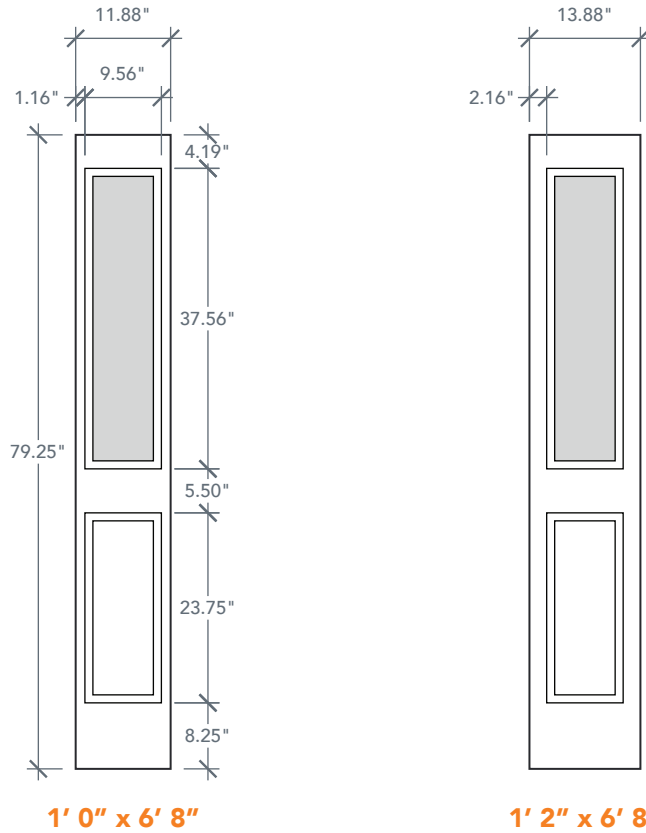

### AVAILABLE SIZING

ARTWORK SCALE: 1/2"=1'

**1' 0" x 6' 8"**

**1' 2" x 6' 8"**

NOTE: BY REQUEST, SIDELITE HEIGHT COMES IN VARYING DIMENSIONS TO A MINIMUM OF 79". EXCESS WILL BE TAKEN FROM BOTTOM RAIL. ALL OTHER DIMENSIONS WILL REMAIN THE SAME.

### GLASS & DAYLIGHT OPENING

A = DISTANCE FROM TOP OF DOOR TO TOP OF OPENING