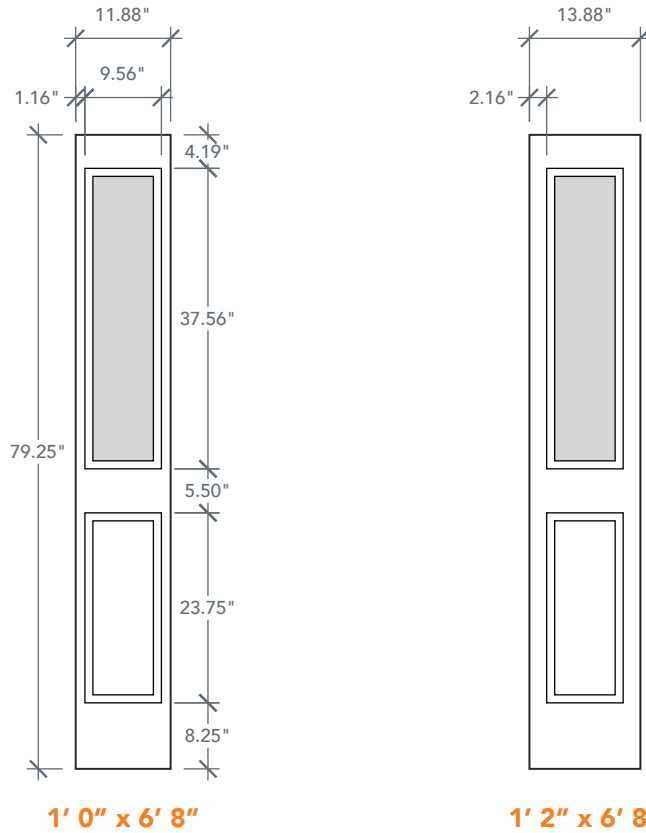

AVAILABLE SIZING

ARTWORK SCALE: 1/2"=1'

1' 0" x 6' 8"

1' 2" x 6' 8"

NOTE: BY REQUEST, SIDELITE HEIGHT COMES IN VARYING DIMENSIONS TO A MINIMUM OF 79". EXCESS WILL BE TAKEN FROM BOTTOM RAIL. ALL OTHER DIMENSIONS WILL REMAIN THE SAME.

GLASS & DAYLIGHT OPENING

A = DISTANCE FROM TOP OF DOOR TO TOP OF OPENING

MATCHING DOORS