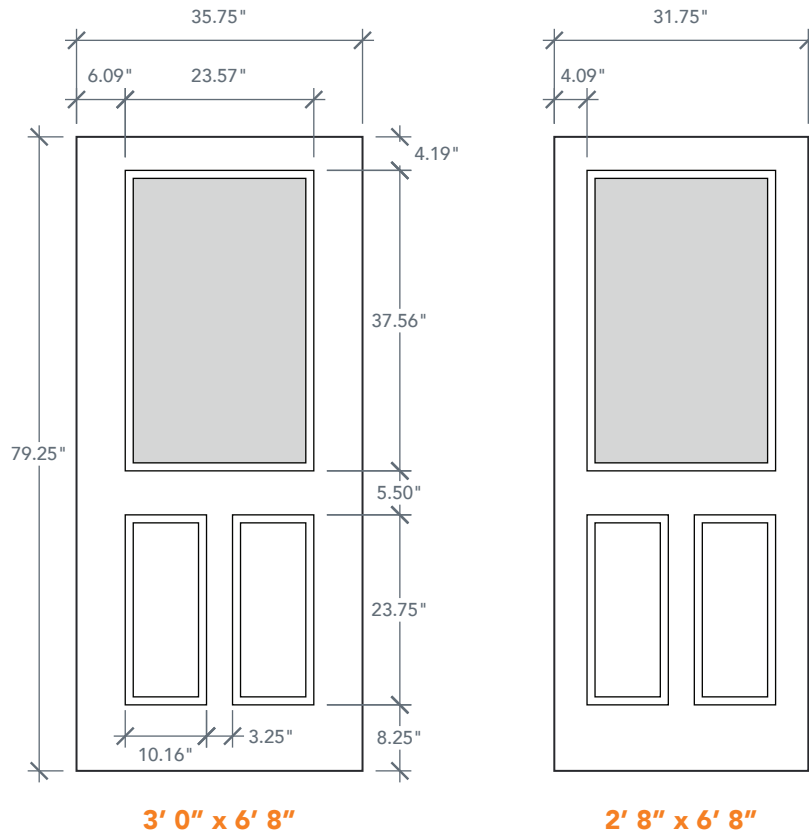

6'8" DRS12 FLUSH GLAZED HALF LITE DOOR

SMOOTH

ONELITE SERIES

2022 PLASTPRO SPECBOOK PAGE: 189

AVAILABLE SIZING

ARTWORK SCALE: 1/2"=1'

NOTE: BY REQUEST, DOOR HEIGHT COMES IN VARYING DIMENSIONS TO A MINIMUM OF 79". EXCESS WILL BE TAKEN FROM BOTTOM RAIL. ALL OTHER DIMENSIONS WILL REMAIN THE SAME.

GLASS & DAYLIGHT OPENING

A = DISTANCE FROM TOP OF DOOR TO TOP OF OPENING

MATCHING SIDELITES