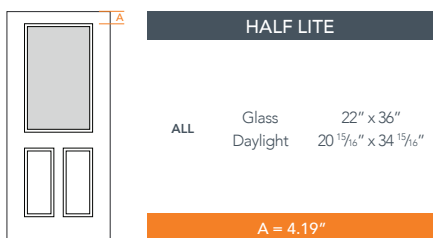

6'8" DRS12 FLUSH GLAZED HALF LITE DOOR

SMOOTH

ONELITE SERIES

2022 PLASTPRO SPECBOOK PAGE: 189

AVAILABLE SIZING

ARTWORK SCALE: 1/2"=1'

NOTE: BY REQUEST, DOOR HEIGHT COMES IN VARYING DIMENSIONS TO A MINIMUM OF 79". EXCESS WILL BE TAKEN FROM BOTTOM RAIL. ALL OTHER DIMENSIONS WILL REMAIN THE SAME.

GLASS & DAYLIGHT OPENING

A = DISTANCE FROM TOP OF DOOR TO TOP OF OPENING

MATCHING SIDELITES