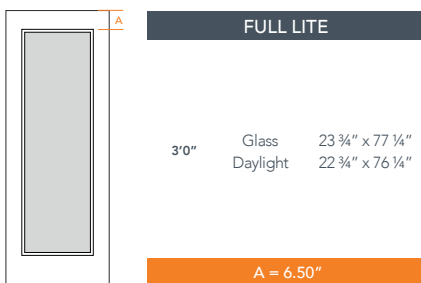

8'0" DRS1180 FLUSH GLAZED ADA DOOR

SMOOTH

ONELITE SERIES
2022 PLASTPRO SPECBOOK PAGE: 188

AVAILABLE SIZING

ARTWORK SCALE: 1/2"=1'

3' 0" x 8' 0"

NOTE: BY REQUEST, DOOR HEIGHT COMES IN VARYING DIMENSIONS TO A MINIMUM OF 95". EXCESS WILL BE TAKEN FROM BOTTOM RAIL. ALL OTHER DIMENSIONS WILL REMAIN THE SAME.

GLASS & DAYLIGHT OPENING

A = DISTANCE FROM TOP OF DOOR TO TOP OF OPENING