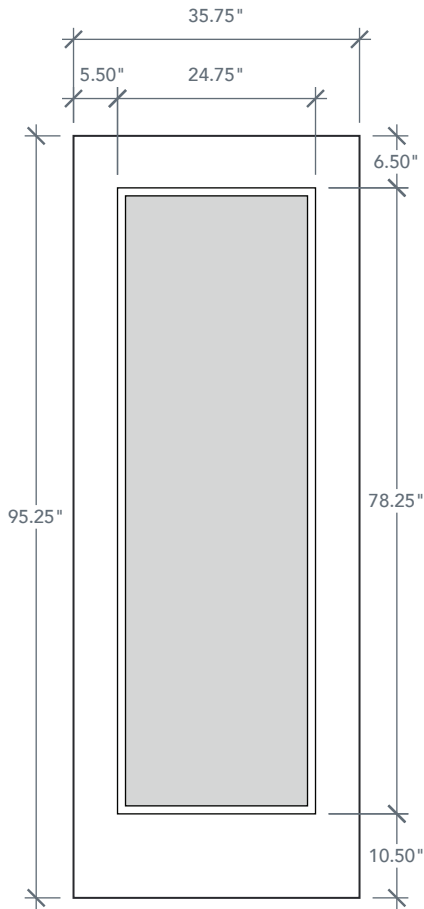

8'0" DRS1180 FLUSH GLAZED ADA DOOR

SMOOTH

ONELITE SERIES
2022 PLASTPRO SPECBOOK PAGE: 188

AVAILABLE SIZING

ARTWORK SCALE: 1/2"=1'

3' 0" x 8' 0"

NOTE: BY REQUEST, DOOR HEIGHT COMES IN VARYING DIMENSIONS TO A MINIMUM OF 95". EXCESS WILL BE TAKEN FROM BOTTOM RAIL. ALL OTHER DIMENSIONS WILL REMAIN THE SAME.

GLASS & DAYLIGHT OPENING

A = DISTANCE FROM TOP OF DOOR TO TOP OF OPENING