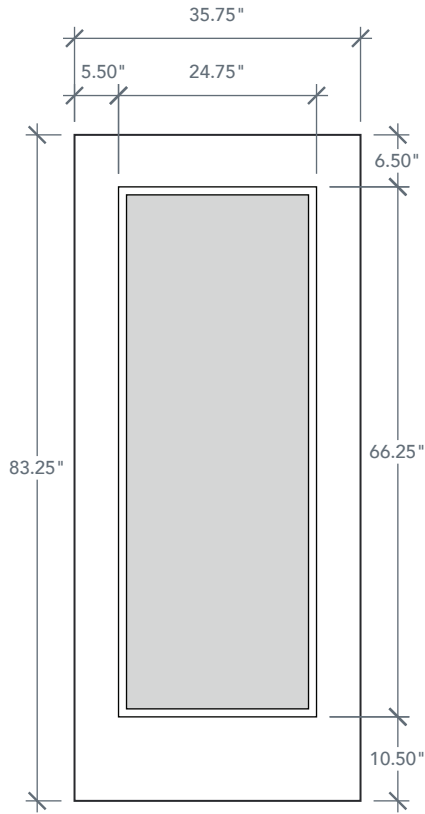

7'0" DRS1170 FLUSH GLAZED ADA DOOR

SMOOTH

ONELITE SERIES
2022 PLASTPRO SPECBOOK PAGE: 187

AVAILABLE SIZING

ARTWORK SCALE: 1/2"=1'

3' 0" x 7' 0"

NOTE: BY REQUEST, DOOR HEIGHT COMES IN VARYING DIMENSIONS TO A MINIMUM OF 83". EXCESS WILL BE TAKEN FROM BOTTOM RAIL. ALL OTHER DIMENSIONS WILL REMAIN THE SAME.

GLASS & DAYLIGHT OPENING

A = DISTANCE FROM TOP OF DOOR TO TOP OF OPENING