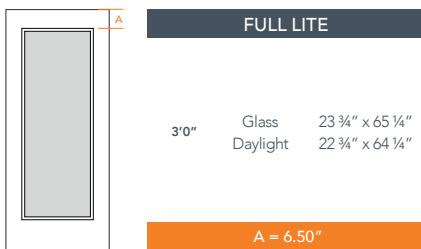

7'0" DRS1170 FLUSH GLAZED ADA DOOR

SMOOTH

ONELITE SERIES
2022 PLASTPRO SPECBOOK PAGE: 187

AVAILABLE SIZING

ARTWORK SCALE: 1/2"=1'

3' 0" x 7' 0"

NOTE: BY REQUEST, DOOR HEIGHT COMES IN VARYING DIMENSIONS TO A MINIMUM OF 83". EXCESS WILL BE TAKEN FROM BOTTOM RAIL. ALL OTHER DIMENSIONS WILL REMAIN THE SAME.

GLASS & DAYLIGHT OPENING

A = DISTANCE FROM TOP OF DOOR TO TOP OF OPENING