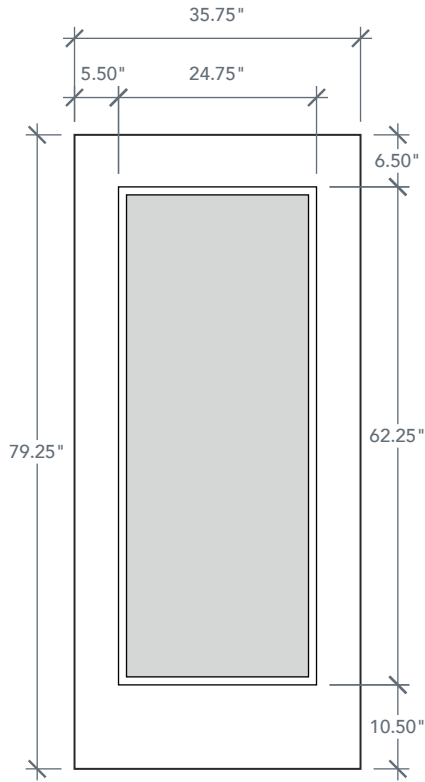

6'8" DRS11 FLUSH GLAZED ADA DOOR

SMOOTH

ONELITE SERIES
2022 PLASTPRO SPECBOOK PAGE: 186

AVAILABLE SIZING

ARTWORK SCALE: 1/2"=1'

3' 0" x 6' 8"

NOTE: BY REQUEST, DOOR HEIGHT COMES IN VARYING DIMENSIONS TO A MINIMUM OF 79". EXCESS WILL BE TAKEN FROM BOTTOM RAIL. ALL OTHER DIMENSIONS WILL REMAIN THE SAME.

GLASS & DAYLIGHT OPENING

A = DISTANCE FROM TOP OF DOOR TO TOP OF OPENING