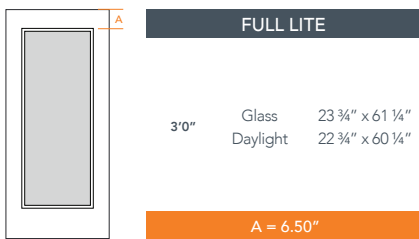

6'8" DRS11 FLUSH GLAZED ADA DOOR

SMOOTH

ONELITE SERIES
2022 PLASTPRO SPECBOOK PAGE: 186

AVAILABLE SIZING

ARTWORK SCALE: 1/2"=1'

3' 0" x 6' 8"

NOTE: BY REQUEST, DOOR HEIGHT COMES IN VARYING DIMENSIONS TO A MINIMUM OF 79". EXCESS WILL BE TAKEN FROM BOTTOM RAIL. ALL OTHER DIMENSIONS WILL REMAIN THE SAME.

GLASS & DAYLIGHT OPENING

A = DISTANCE FROM TOP OF DOOR TO TOP OF OPENING