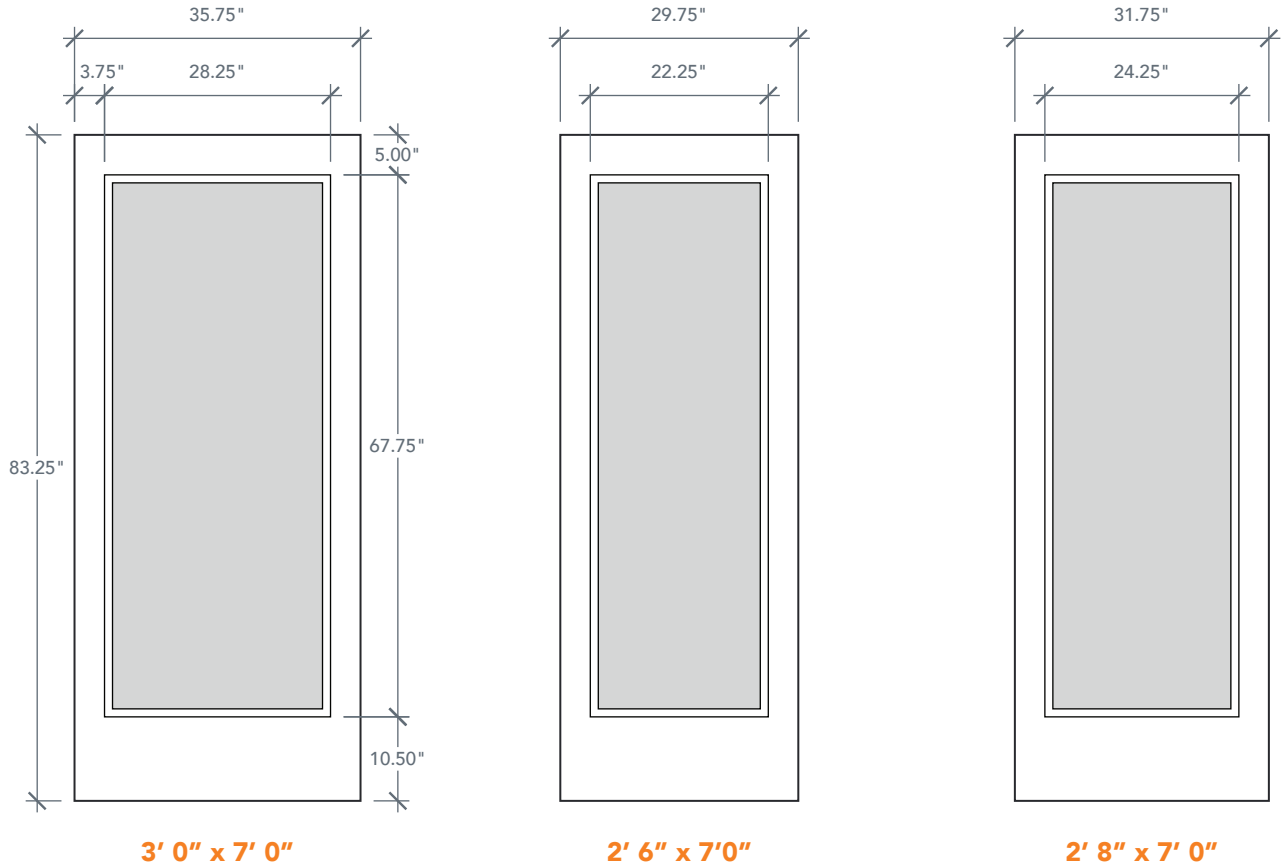

7'0" DRS1070 FLUSH GLAZED FULL LITE DOOR

SMOOTH

ONELITE SERIES

2022 PLASTPRO SPECBOOK PAGE: 185

AVAILABLE SIZING

ARTWORK SCALE: 1/2"=1'

3' 0" x 7' 0"

2' 6" x 7' 0"

2' 8" x 7' 0"

NOTE: BY REQUEST, DOOR HEIGHT COMES IN VARYING DIMENSIONS TO A MINIMUM OF 83". EXCESS WILL BE TAKEN FROM BOTTOM RAIL. ALL OTHER DIMENSIONS WILL REMAIN THE SAME.

GLASS & DAYLIGHT OPENING

FULL LITE			
2'6"	Glass	23 5/16" x 67"	
	Daylight	22 5/16" x 66"	
2'8"	Glass	25 5/16" x 67"	
	Daylight	24 5/16" x 66"	
3'0"	Glass	27 5/16" x 67"	
	Daylight	26 5/16" x 66"	
A = 5.00"			

A = DISTANCE FROM TOP OF DOOR TO TOP OF OPENING