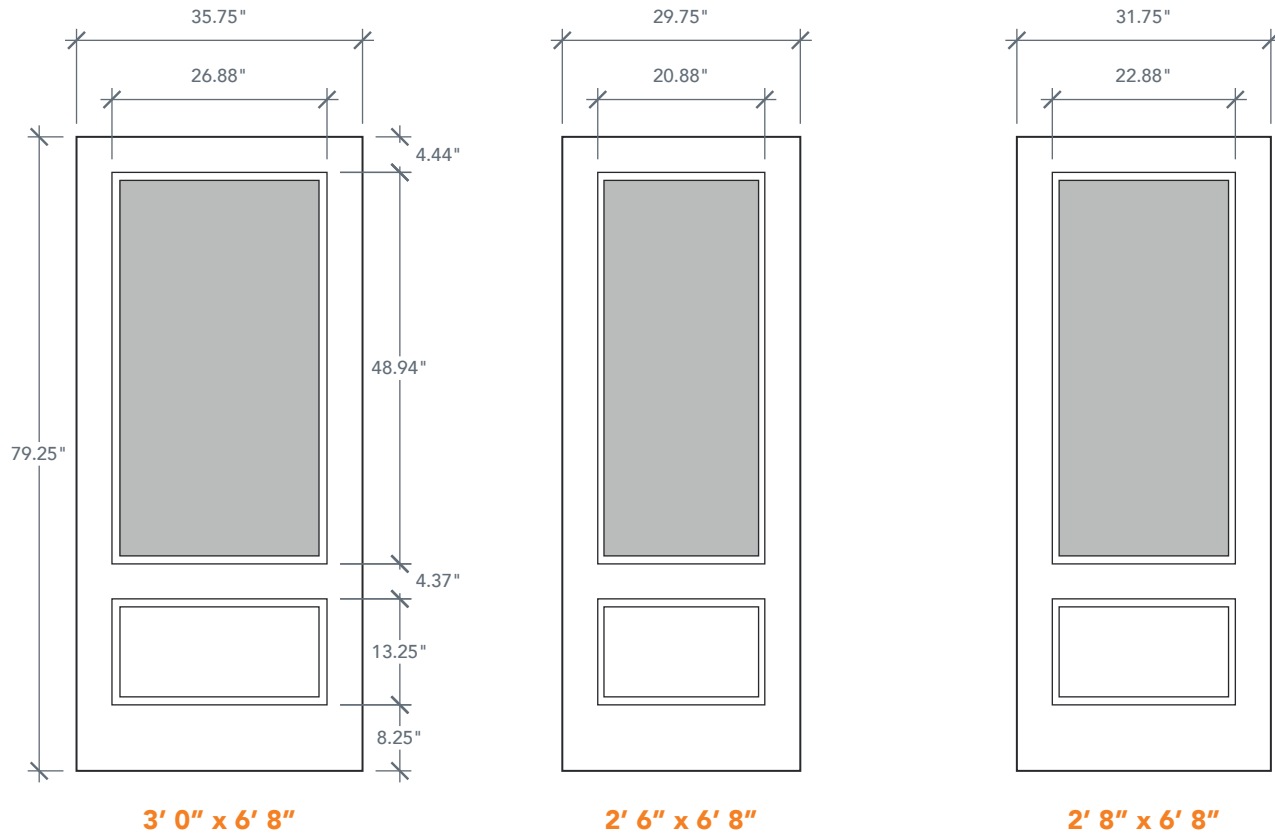

6'8" DRM13 FLUSH GLAZED 3/4 LITE DOOR

MAHOGANY

ONELITE SERIES

AVAILABLE SIZING

ARTWORK SCALE: 1/2"=1'

NOTE: BY REQUEST, DOOR HEIGHT COMES IN VARYING DIMENSIONS TO A MINIMUM OF 79". EXCESS WILL BE TAKEN FROM BOTTOM RAIL. ALL OTHER DIMENSIONS WILL REMAIN THE SAME.

GLASS & DAYLIGHT OPENING

FULL LITE		
2'6"	Glass	20" x 48"
	Daylight	19 1/4" x 47 1/4"
2'8"	Glass	22" x 48"
	Daylight	21 1/4" x 47 1/4"
3'0"	Glass	26" x 48"
	Daylight	25 1/4" x 47 1/4"
A = 5.00"		

A = DISTANCE FROM TOP OF DOOR TO TOP OF OPENING