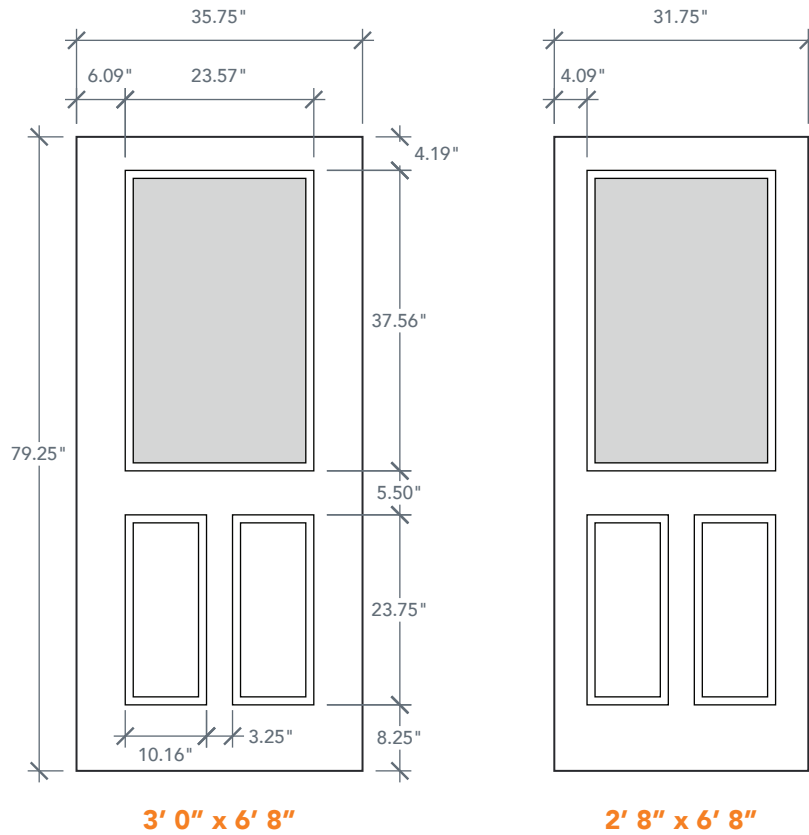

6'8" DRG12 FLUSH GLAZED HALF LITE DOOR

OAK

ONELITE SERIES

2022 PLASTPRO SPECBOOK PAGE: 189

AVAILABLE SIZING

ARTWORK SCALE: 1/2"=1'

NOTE: BY REQUEST, DOOR HEIGHT COMES IN VARYING DIMENSIONS TO A MINIMUM OF 79". EXCESS WILL BE TAKEN FROM BOTTOM RAIL. ALL OTHER DIMENSIONS WILL REMAIN THE SAME.

GLASS & DAYLIGHT OPENING

A = DISTANCE FROM TOP OF DOOR TO TOP OF OPENING

MATCHING SIDELITES