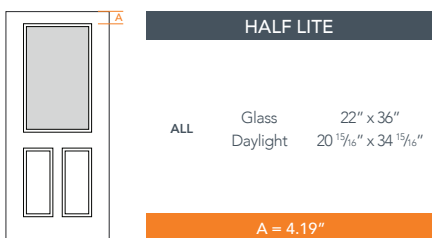

6'8" DRG12 FLUSH GLAZED HALF LITE DOOR

OAK

ONELITE SERIES

2022 PLASTPRO SPECBOOK PAGE: 189

AVAILABLE SIZING

ARTWORK SCALE: 1/2"=1'

NOTE: BY REQUEST, DOOR HEIGHT COMES IN VARYING DIMENSIONS TO A MINIMUM OF 79". EXCESS WILL BE TAKEN FROM BOTTOM RAIL. ALL OTHER DIMENSIONS WILL REMAIN THE SAME.

GLASS & DAYLIGHT OPENING

A = DISTANCE FROM TOP OF DOOR TO TOP OF OPENING

MATCHING SIDELITES