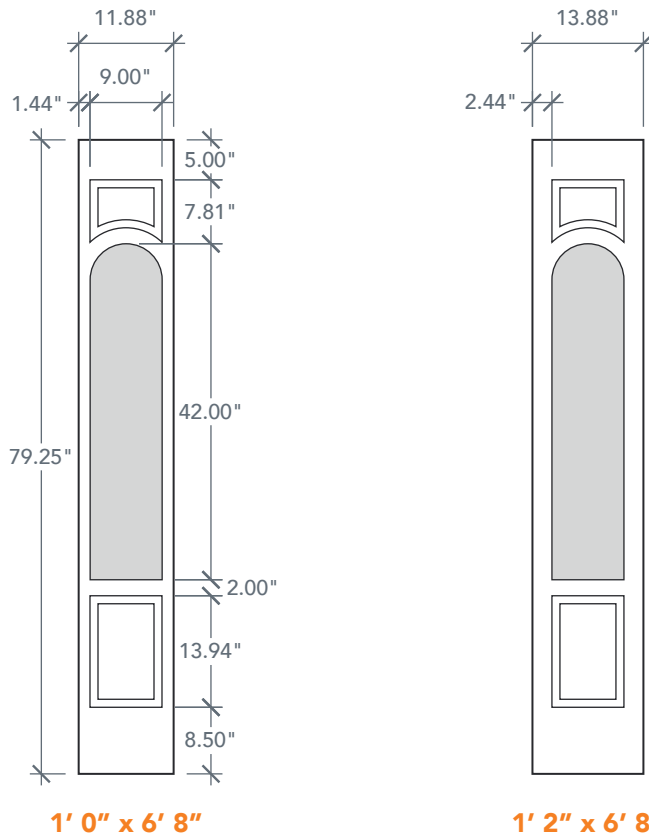

6'8" SLG80 EIGHT PANEL SIDELITE

OAK SERIES

2022 PLASTPRO SPECBOOK PAGE: 120

AVAILABLE SIZING

ARTWORK SCALE: 1/2"=1'

1' 0" x 6' 8"

1' 2" x 6' 8"

NOTE: BY REQUEST, SIDELITE HEIGHT COMES IN VARYING DIMENSIONS TO A MINIMUM OF 79". EXCESS WILL BE TAKEN FROM BOTTOM RAIL. ALL OTHER DIMENSIONS WILL REMAIN THE SAME.

CUTOUTS & GLASS

CENTER ARCH LITE
8C1

ALL Cutout 9" x 42"
Glass 8" x 41"

A = 12.81"

A = DISTANCE FROM TOP OF DOOR TO TOP OF OPENING

MATCHING DOORS

DRG80

Available Widths:
3' 0"

Spec Page = 105