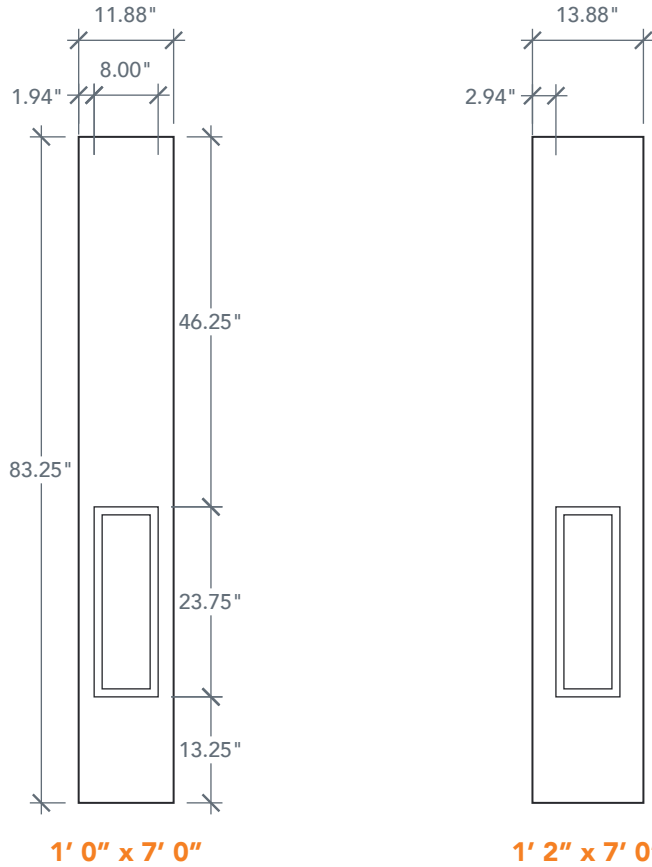

# 7'0" SLG6170 SIX PANEL UTILITY SIDELITE

OAK SERIES

2022 PLASTPRO SPECBOOK PAGE: 119

## AVAILABLE SIZING

ARTWORK SCALE: 1/2"=1'

1' 0" x 7' 0"

1' 2" x 7' 0"

NOTE: BY REQUEST, SIDELITE HEIGHT COMES IN VARYING DIMENSIONS TO A MINIMUM OF 83". EXCESS WILL BE TAKEN FROM BOTTOM RAIL. ALL OTHER DIMENSIONS WILL REMAIN THE SAME.

## CUTOUTS & GLASS

**HALF LITE**  
HL2

ALL Cutout 9" x 37"  
Glass 8" x 36"

A = 5.0"

**FULL LITE**  
FL1

ALL Cutout 8" x 65"  
Glass 7" x 64"

A = 5.0"

A = DISTANCE FROM TOP OF DOOR TO TOP OF OPENING

## MATCHING DOORS

DRG6170

Available Widths:

2' 8"  
2' 10"  
3' 0"

Spec Page = 102