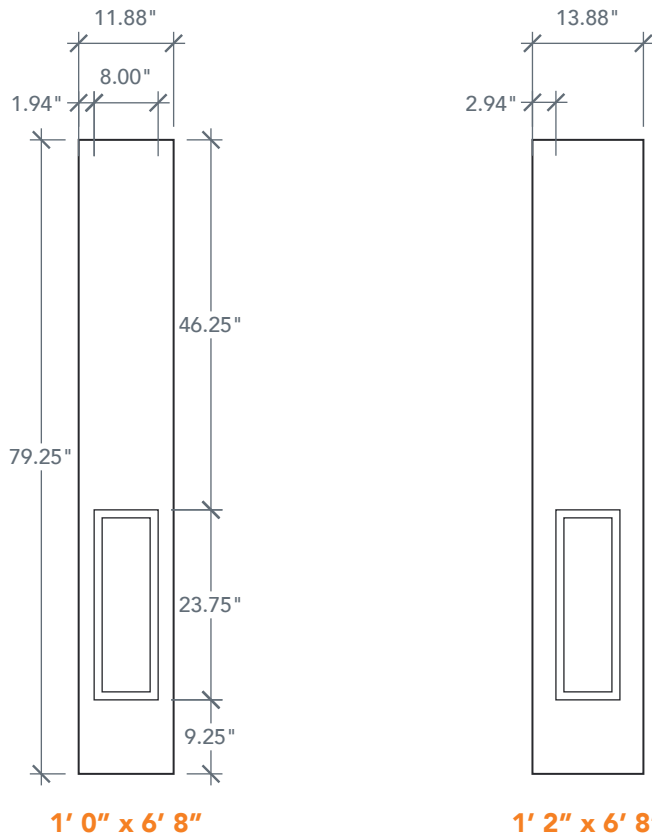

# 6'8" SLG61 SIX PANEL UTILITY SIDELITE

OAK SERIES  
2022 PLASTPRO SPECBOOK PAGE: 118

## AVAILABLE SIZING

ARTWORK SCALE: 1/2"=1'

1' 0" x 6' 8"

1' 2" x 6' 8"

NOTE: BY REQUEST, SIDELITE HEIGHT COMES IN VARYING DIMENSIONS TO A MINIMUM OF 79". EXCESS WILL BE TAKEN FROM BOTTOM RAIL. ALL OTHER DIMENSIONS WILL REMAIN THE SAME.

## CUTOUTS & GLASS

**HALF LITE**  
HL2

ALL Cutout 9" x 37"  
Glass 8" x 36"

A = 5.0"

**FULL LITE**  
FL1

ALL Cutout 8" x 65"  
Glass 7" x 64"

A = 5.0"

A = DISTANCE FROM TOP OF DOOR TO TOP OF OPENING

## MATCHING DOORS

DRG61

Available Widths:

2' 8"  
2' 10"  
3' 0"

Spec Page = 101