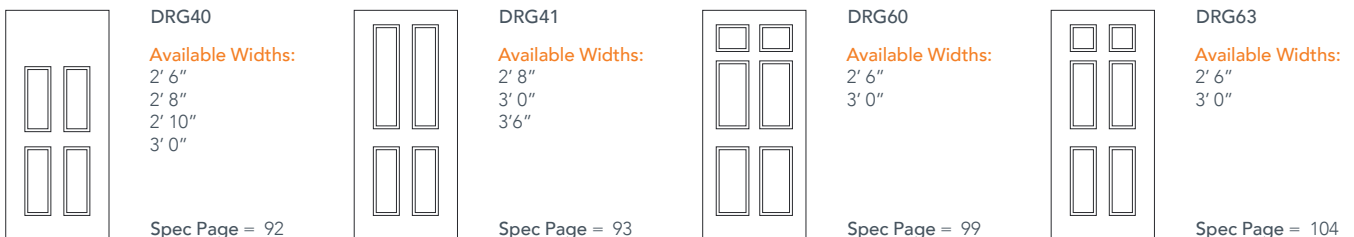

6'8" SLG60 SIX PANEL SIDELITE

OAK SERIES

2022 PLASTPRO SPECBOOK PAGE: 117

AVAILABLE SIZING

ARTWORK SCALE: 1/2"=1'

NOTE: BY REQUEST, SIDELITE HEIGHT COMES IN VARYING DIMENSIONS TO A MINIMUM OF 79". EXCESS WILL BE TAKEN FROM BOTTOM RAIL. ALL OTHER DIMENSIONS WILL REMAIN THE SAME.

CUTOUTS & GLASS

A = DISTANCE FROM TOP OF DOOR TO TOP OF OPENING

MATCHING DOORS

Updated: March 2022