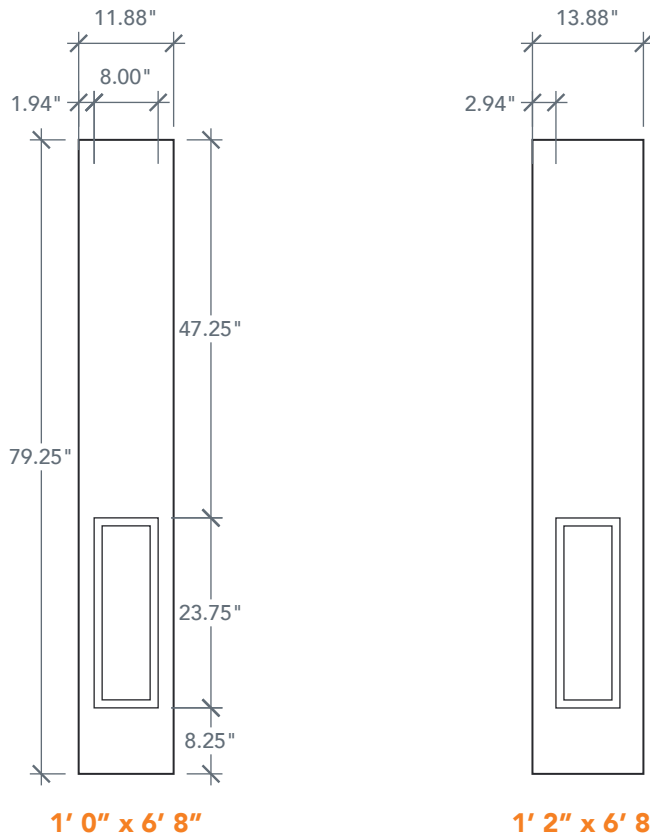

6'8" SLG60 SIX PANEL SIDELITE

OAK SERIES

2022 PLASTPRO SPECBOOK PAGE: 117

AVAILABLE SIZING

ARTWORK SCALE: 1/2"=1'

NOTE: BY REQUEST, SIDELITE HEIGHT COMES IN VARYING DIMENSIONS TO A MINIMUM OF 79". EXCESS WILL BE TAKEN FROM BOTTOM RAIL. ALL OTHER DIMENSIONS WILL REMAIN THE SAME.

CUTOUTS & GLASS

A = DISTANCE FROM TOP OF DOOR TO TOP OF OPENING

MATCHING DOORS

Updated: March 2022