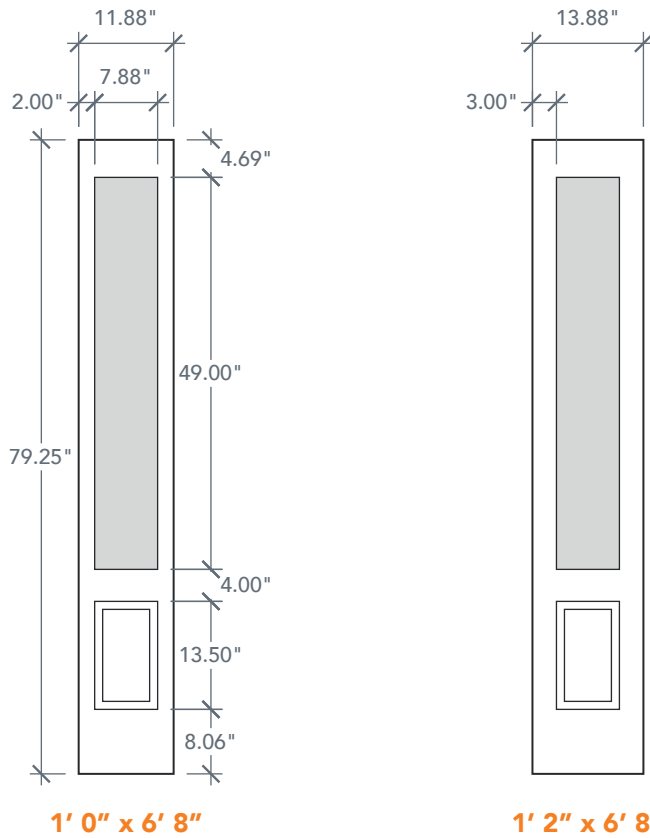

6'8" SLG49 3/4 FOUR PANEL SIDELITE

OAK SERIES
2022 PLASTPRO SPECBOOK PAGE: 116

AVAILABLE SIZING

ARTWORK SCALE: 1/2"=1'

NOTE: BY REQUEST, SIDELITE HEIGHT COMES IN VARYING DIMENSIONS TO A MINIMUM OF 79". EXCESS WILL BE TAKEN FROM BOTTOM RAIL. ALL OTHER DIMENSIONS WILL REMAIN THE SAME.

CUTOUTS & GLASS

A = DISTANCE FROM TOP OF DOOR TO TOP OF OPENING

MATCHING DOORS