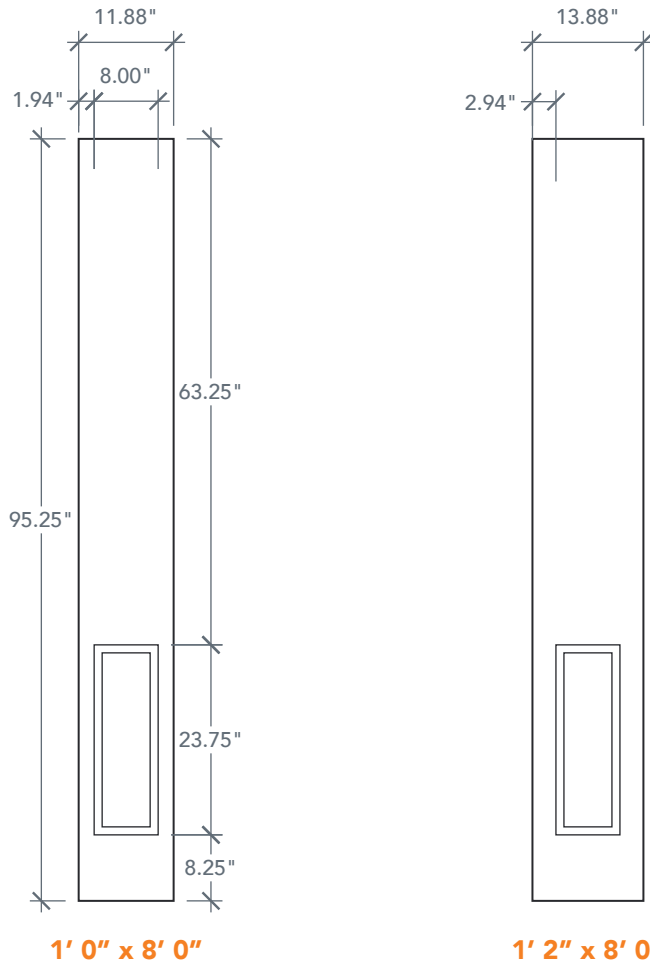

8'0" SLG4180 FOUR PANEL SIDELITE

OAK SERIES

2022 PLASTPRO SPECBOOK PAGE: 115

AVAILABLE SIZING

ARTWORK SCALE: 1/2"=1'

1' 0" x 8' 0"

1' 2" x 8' 0"

NOTE: BY REQUEST, SIDELITE HEIGHT COMES IN VARYING DIMENSIONS TO A MINIMUM OF 95". EXCESS WILL BE TAKEN FROM BOTTOM RAIL. ALL OTHER DIMENSIONS WILL REMAIN THE SAME.

CUTOUTS & GLASS

HALF LITE	
341	

ALL	Cutout	9" x 49"
	Glass	8" x 48"

A = 6.0"

FULL LITE	
FL2	

ALL	Cutout	9" x 81"
	Glass	8" x 80"

A = 6.0"

A = DISTANCE FROM TOP OF DOOR TO TOP OF OPENING

MATCHING DOORS

DRS4180
Available Widths:
2' 8"
2' 10"
3' 0"

Spec Page = 95

DRS6080
Available Widths:
2' 6"
2' 8"
3' 0"
3' 6"

Spec Page = 100