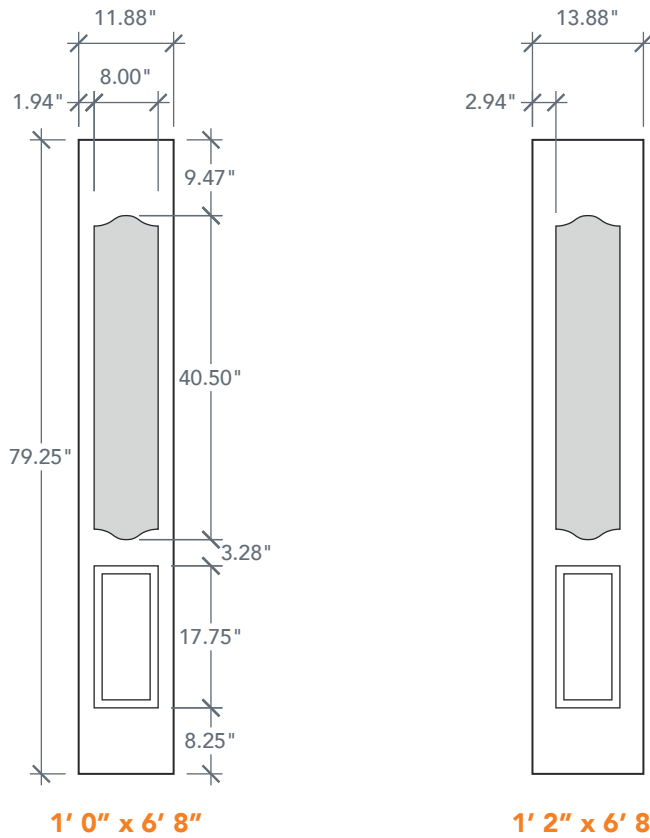

AVAILABLE SIZING

ARTWORK SCALE: 1/2"=1'

1' 0" x 6' 8"

1' 2" x 6' 8"

NOTE: BY REQUEST, SIDELITE HEIGHT COMES IN VARYING DIMENSIONS TO A MINIMUM OF 79". EXCESS WILL BE TAKEN FROM BOTTOM RAIL. ALL OTHER DIMENSIONS WILL REMAIN THE SAME.

CUTOUTS & GLASS

3/4 OVAL LITE
3V1

ALL Cutout 8" x 40 1/2"
Glass 7" x 39 1/2"

A = 9.47"

FULL LITE
FL1

ALL Cutout 8" x 65"
Glass 7" x 64"

A = 6.0"

A = DISTANCE FROM TOP OF DOOR TO TOP OF OPENING

MATCHING DOORS

DRG3P

Available Widths:
3'0"

Spec Page = 88