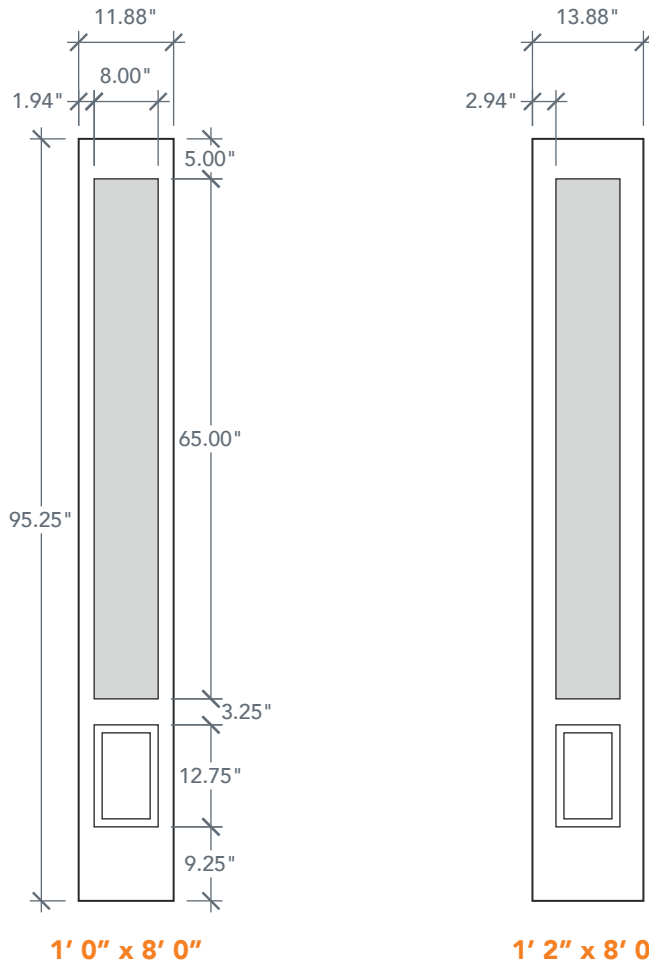

8'0" SLG3080 3/4 THREE PANEL SIDELITE

OAK SERIES

2022 PLASTPRO SPECBOOK PAGE: 114

AVAILABLE SIZING

ARTWORK SCALE: 1/2"=1'

1' 0" x 8' 0"

1' 2" x 8' 0"

NOTE: BY REQUEST, SIDELITE HEIGHT COMES IN VARYING DIMENSIONS TO A MINIMUM OF 95". EXCESS WILL BE TAKEN FROM BOTTOM RAIL. ALL OTHER DIMENSIONS WILL REMAIN THE SAME.

CUTOUTS & GLASS

3/4 LITE	
FL1	

ALL	Cutout	8" x 65"
	Glass	7" x 64"

A = 5.0"

FULL LITE	
FL2	

ALL	Cutout	9" x 81"
	Glass	8" x 80"

A = 5.0"

A = DISTANCE FROM TOP OF DOOR TO TOP OF OPENING

MATCHING DOORS

DRS0080

Available Widths:

- 2' 8"
- 2' 10"
- 3' 0"

Spec Page = 86

DRS0080

Available Widths:

- 2' 8"
- 2' 10"
- 3' 0"

Spec Page = 89