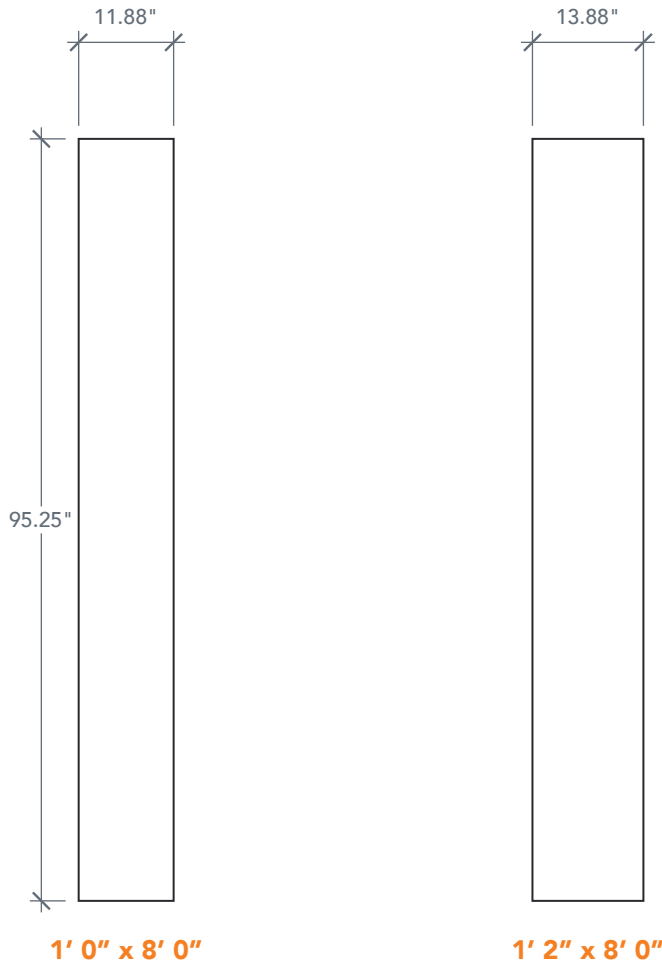

# 8'0" SLG0080 FLUSH SIDELITE

OAK SERIES

2022 PLASTPRO SPECBOOK PAGE: 111

## AVAILABLE SIZING

ARTWORK SCALE: 1/2"=1'

NOTE: BY REQUEST, SIDELITE HEIGHT COMES IN VARYING DIMENSIONS TO A MINIMUM OF 95". EXCESS WILL BE TAKEN FROM BOTTOM RAIL. ALL OTHER DIMENSIONS WILL REMAIN THE SAME.

## CUTOUTS & GLASS

FULL LITE	
FL2	

ALL	Cutout	9" x 81"
	Glass	8" x 80"

A = 6.0"

A = DISTANCE FROM TOP OF DOOR TO TOP OF OPENING

## MATCHING DOORS

DRS0080  
**Available Widths:**  
 2' 0"    2' 10"  
 2' 4"    3' 0"  
 2' 6"    3' 6"  
 2' 8"

Spec Page = 83